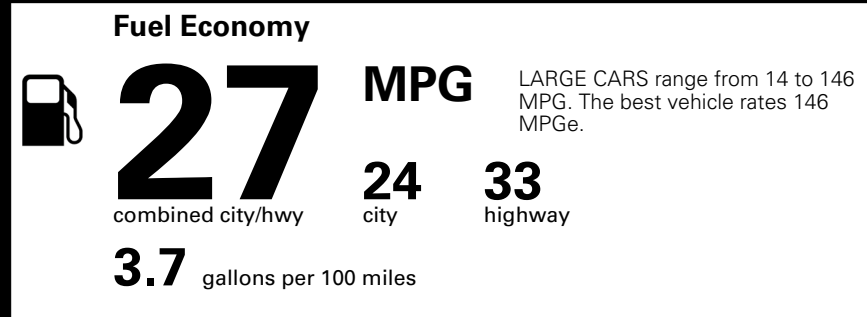

TOTAL MANUFACTURER'S SUGGESTED RETAIL PRICE ▶

\$ 33,660.00

TOTAL ADDITIONAL WEIGHT: 1.7

*Additional terms and conditions apply.
 **Kia Connect may be currently unavailable for some Model Year 2022 and newer vehicles sold or purchased in Massachusetts; please see owners.kia.com for more information.
 NOTE: When you purchase this vehicle, Kia America, Inc. collects personal information you provide to the dealership. For information on our collection and use of personal information and your rights, please see our Privacy Policy on www.kia.com.

EPA DOT Fuel Economy and Environment

Gasoline Vehicle

You spend \$750 more in fuel costs over 5 years
 compared to the average new vehicle.

Annual fuel cost \$1,850

Actual results will vary for many reasons, including driving conditions and how you drive and maintain your vehicle. The average new vehicle gets 29 MPG and costs \$8,500 to fuel over 5 years. Cost estimates are based on 15,000 miles per year at \$ 3.30 per gallon. MPGe is miles per gasoline gallon equivalent. Vehicle emissions are a significant cause of climate change and smog.