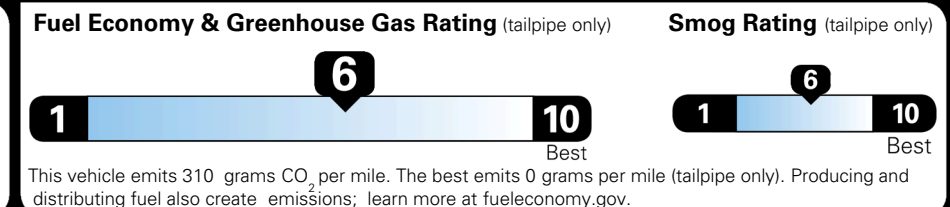

Actual results will vary for many reasons, including driving conditions and how you drive and maintain your vehicle. The average new vehicle gets 29 MPG and costs $8,500 to fuel over 5 years. Cost estimates are based on 15,000 miles per year at $ 3.30 per gallon. MPGe is miles per gasoline gallon equivalent. Vehicle emissions are a significant cause of climate change and smog.

fueleconomy.gov

Calculate personalized estimates and compare vehicles

GOVERNMENT 5-STAR SAFETY RATINGS

Overall Vehicle Score ★ ★ ★ ★ ★

Based on the combined rating of frontal, side and rollover. Should ONLY be compared to other vehicles of similar size and weight.

Frontal Driver ★ ★ ★ ★ ★

Crash Passenger ★ ★ ★ ★ ★

Based on the risk of injury in a frontal impact. Should ONLY be compared to other vehicles of similar size and weight.

Side Front seat ★ ★ ★ ★ ★

Crash Rear seat ★ ★ ★ ★ ★

Star ratings based on the risk of injury in a side impact.

Rollover ★ ★ ★ ★ ★

Star ratings based on the risk of rollover in a single-vehicle crash.

Star ratings range from 1 to 5 stars (★★★★★) with 5 being the highest.

Source: National Highway Traffic Safety Administration (NHTSA).

www.safercar.gov or 1-888-327-4236

Manufacturer's suggested retail price includes Manufacturer's recommended pre-delivery service. License and title fees, state and local taxes and other dealer installed options and accessories are not included in the manufacturer's suggested retail price.

PARTS CONTENT INFORMATION

FOR VEHICLES IN THIS CAR LINE U.S./CANADIAN PARTS CONTENT: 0 %

MAJOR SOURCES OF FOREIGN PARTS: KOREA: 90%

NOTE: PARTS CONTENT DOES NOT INCLUDE FINAL ASSEMBLY, DISTRIBUTION, OR OTHER NON-PARTS COSTS.

FOR THIS VEHICLE FINAL ASSEMBLY POINT: HWASUNG, KOREA

COUNTRY OF ORIGIN

ENGINE (MOTOR): KOREA

TRANSMISSION: KOREA

*Additional terms and conditions apply.

**Kia Connect may be currently unavailable for some Model Year 2022 and newer vehicles sold or purchased in Massachusetts; please see owners.kia.com for more information.

NOTE: When you purchase this vehicle, Kia America, Inc. collects personal information you provide to the dealership. For information on our collection and use of personal information and your rights, please see our Privacy Policy on www.kia.com.