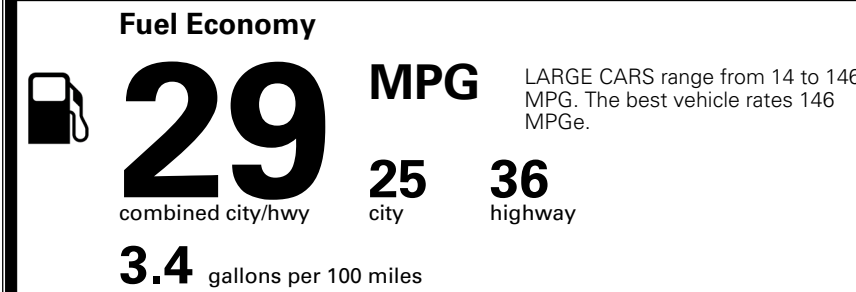

EPA DOT Fuel Economy and Environment

Gasoline Vehicle

You save $0
in fuel costs over 5 years compared to the average new vehicle.

Annual fuel cost
$1,700