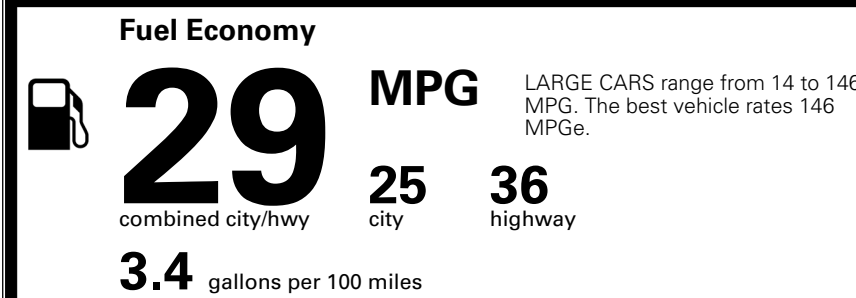

\$695.00  
 \$295.00  
 \$45.00  
 \$80.00

\$ 29,605.00

\$ 1,245.00

\$ 30,850.00

### EPA DOT Fuel Economy and Environment

Gasoline Vehicle

**You save \$0**  
 in fuel costs over 5 years compared to the average new vehicle.

Annual fuel cost **\$1,700**

Actual results will vary for many reasons, including driving conditions and how you drive and maintain your vehicle. The average new vehicle gets 29 MPG and costs \$8,500 to fuel over 5 years. Cost estimates are based on 15,000 miles per year at \$ 3.30 per gallon. MPGe is miles per gasoline gallon equivalent. Vehicle emissions are a significant cause of climate change and smog.