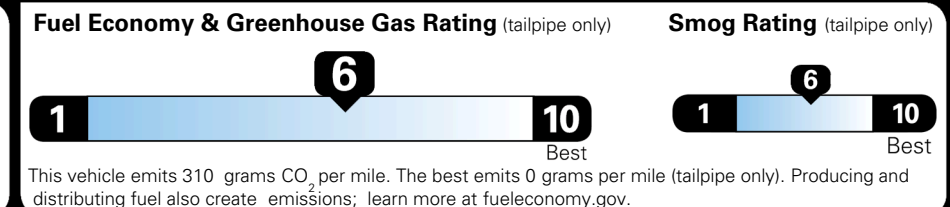

\$695.00  
 \$295.00  
 \$45.00  
 \$80.00

\$ 29,605.00

\$ 1,245.00

\$ 30,850.00

### EPA DOT Fuel Economy and Environment

Gasoline Vehicle

**You save \$0**  
 in fuel costs over 5 years compared to the average new vehicle.

Annual fuel cost **\$1,700**

Actual results will vary for many reasons, including driving conditions and how you drive and maintain your vehicle. The average new vehicle gets 29 MPG and costs \$8,500 to fuel over 5 years. Cost estimates are based on 15,000 miles per year at \$ 3.30 per gallon. MPGe is miles per gasoline gallon equivalent. Vehicle emissions are a significant cause of climate change and smog.