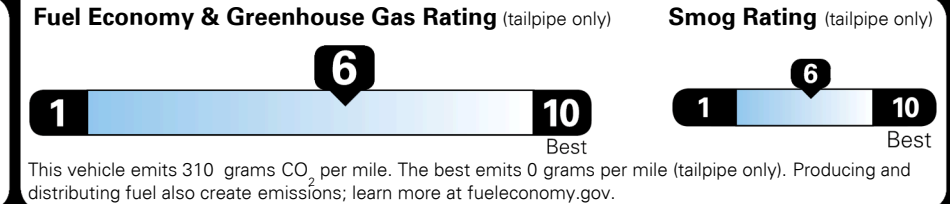

Actual results will vary for many reasons, including driving conditions and how you drive and maintain your vehicle. The average new vehicle gets 29 MPG and costs $8,500 to fuel over 5 years. Cost estimates are based on 15,000 miles per year at $ 3.30 per gallon. MPGe is miles per gasoline gallon equivalent. Vehicle emissions are a significant cause of climate change and smog.

fueleconomy.gov

Calculate personalized estimates and compare vehicles