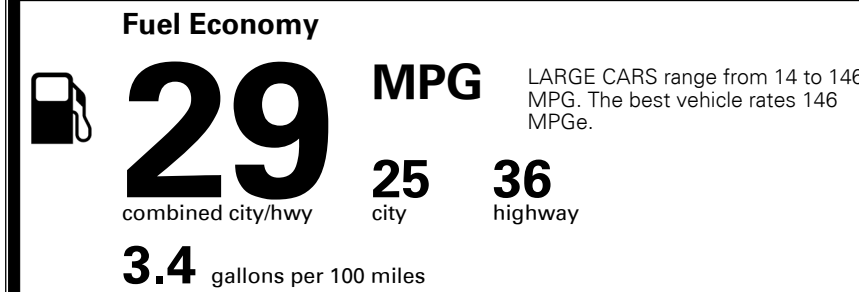

EPA DOT Fuel Economy and Environment

Gasoline Vehicle

You save $0
in fuel costs over 5 years compared to the average new vehicle.

Annual fuel cost $1,700