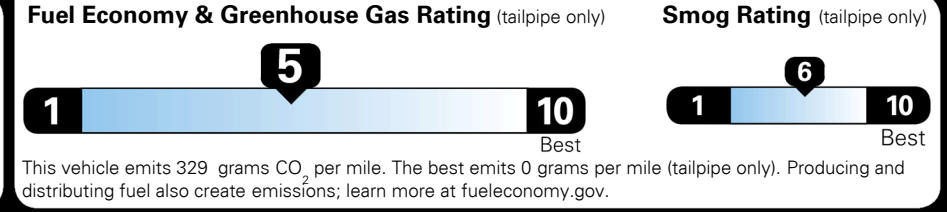

EPA DOT Fuel Economy and Environment

Gasoline Vehicle

You spend \$750 more in fuel costs over 5 years compared to the average new vehicle.

Annual fuel cost \$1,850

Actual results will vary for many reasons, including driving conditions and how you drive and maintain your vehicle. The average new vehicle gets 29 MPG and costs \$8,500 to fuel over 5 years. Cost estimates are based on 15,000 miles per year at \$ 3.30 per gallon. MPGe is miles per gasoline gallon equivalent. Vehicle emissions are a significant cause of climate change and smog.