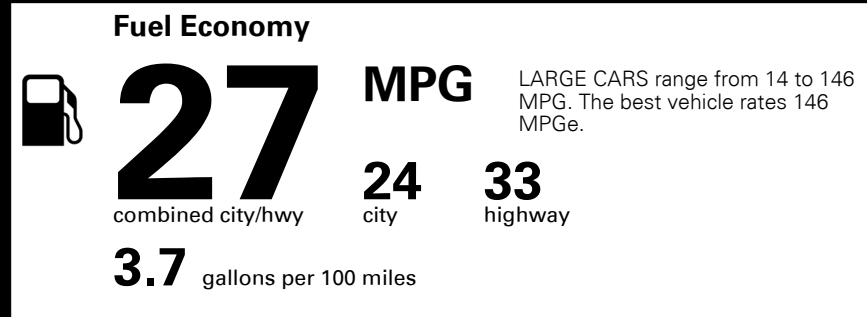

EPA DOT Fuel Economy and Environment

Gasoline Vehicle

You spend \$750 more in fuel costs over 5 years compared to the average new vehicle.

Annual fuel cost \$1,850

Actual results will vary for many reasons, including driving conditions and how you drive and maintain your vehicle. The average new vehicle gets 29 MPG and costs \$8,500 to fuel over 5 years. Cost estimates are based on 15,000 miles per year at \$ 3.30 per gallon. MPGe is miles per gasoline gallon equivalent. Vehicle emissions are a significant cause of climate change and smog.