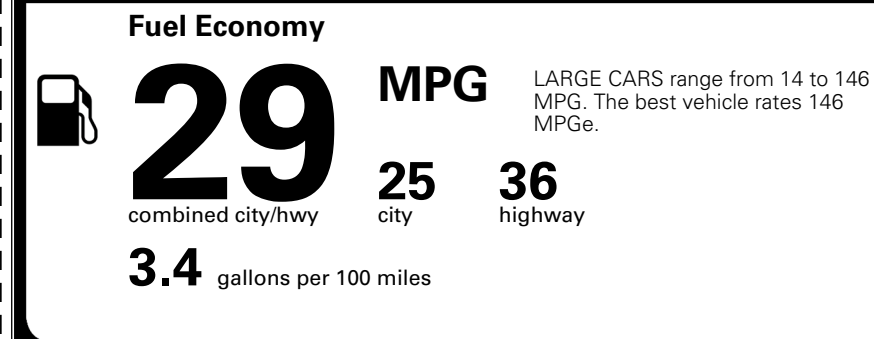

\$ 30,160.00

EPA DOT Fuel Economy and Environment

Gasoline Vehicle

You save \$0
 in fuel costs over 5 years compared to the average new vehicle.

Annual fuel cost \$1,700

Actual results will vary for many reasons, including driving conditions and how you drive and maintain your vehicle. The average new vehicle gets 29 MPG and costs \$8,500 to fuel over 5 years. Cost estimates are based on 15,000 miles per year at \$ 3.30 per gallon. MPGe is miles per gasoline gallon equivalent. Vehicle emissions are a significant cause of climate change and smog.