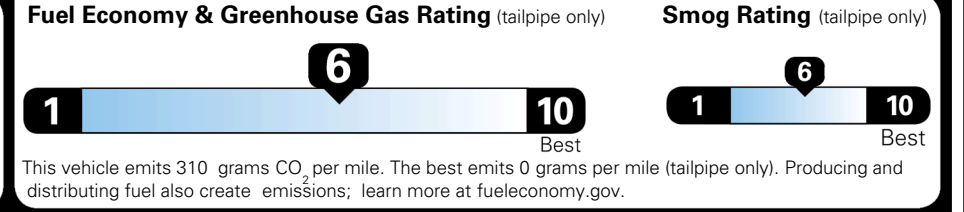

\$ 30,160.00

EPA DOT Fuel Economy and Environment

Gasoline Vehicle

You save \$0
 in fuel costs over 5 years compared to the average new vehicle.

Annual fuel cost \$1,700

Actual results will vary for many reasons, including driving conditions and how you drive and maintain your vehicle. The average new vehicle gets 29 MPG and costs \$8,500 to fuel over 5 years. Cost estimates are based on 15,000 miles per year at \$ 3.30 per gallon. MPGe is miles per gasoline gallon equivalent. Vehicle emissions are a significant cause of climate change and smog.