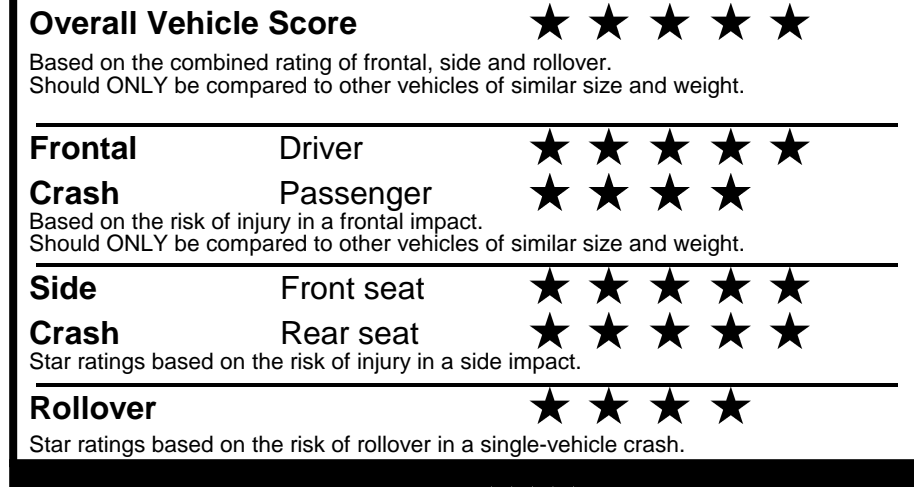

GOVERNMENT 5-STAR SAFETY RATINGS

PARTS CONTENT INFORMATION

FOR VEHICLES IN THIS CAR LINE U.S./CANADIAN PARTS CONTENT: 0 %

MAJOR SOURCES OF FOREIGN PARTS: KOREA: 90%

NOTE: PARTS CONTENT DOES NOT INCLUDE FINAL ASSEMBLY, DISTRIBUTION, OR OTHER NON-PARTS COSTS.

FOR THIS VEHICLE FINAL ASSEMBLY POINT: HWASUNG, KOREA

COUNTRY OF ORIGIN ENGINE (MOTOR): KOREA

TRANSMISSION: KOREA

Star ratings range from 1 to 5 stars (★★★★★) with 5 being the highest.
Source: National Highway Traffic Safety Administration (NHTSA).
www.safercar.gov or 1-888-327-4236

Manufacturer's suggested retail price includes Manufacturer's recommended pre-delivery service. License and title fees, state and local taxes and other dealer installed options and accessories are not included in the manufacturer's suggested retail price.