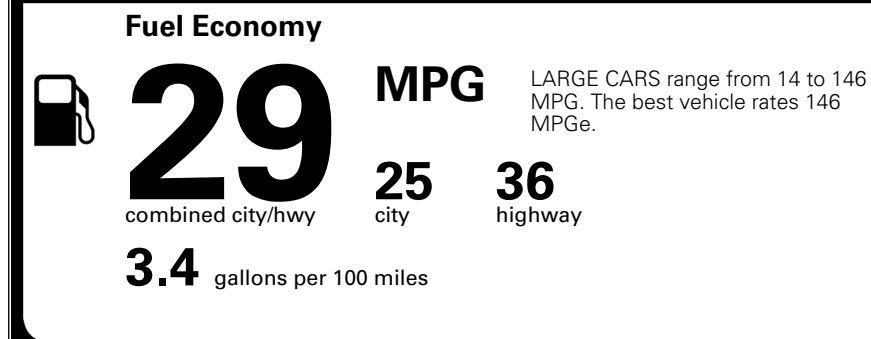

\$495.00
 \$2,200.00

\$80.00

\$ 31,165.00

\$ 1,195.00

\$ 32,360.00

EPA DOT Fuel Economy and Environment

Gasoline Vehicle

You save \$0
 in fuel costs over 5 years compared to the average new vehicle.