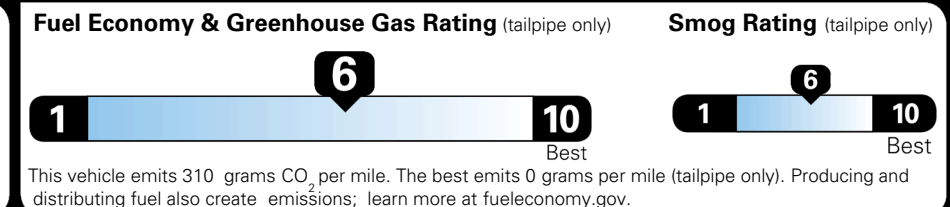

\$ 29,460.00

\$ 1,195.00

\$ 30,655.00

EPA DOT Fuel Economy and Environment

Gasoline Vehicle

You save
\$0
 in fuel costs
 over 5 years
 compared to the
 average new vehicle.

Annual fuel cost
\$1,700

Actual results will vary for many reasons, including driving conditions and how you drive and maintain your vehicle. The average new vehicle gets 29 MPG and costs \$8,500 to fuel over 5 years. Cost estimates are based on 15,000 miles per year at \$ 3.30 per gallon. MPGe is miles per gasoline gallon equivalent. Vehicle emissions are a significant cause of climate change and smog.