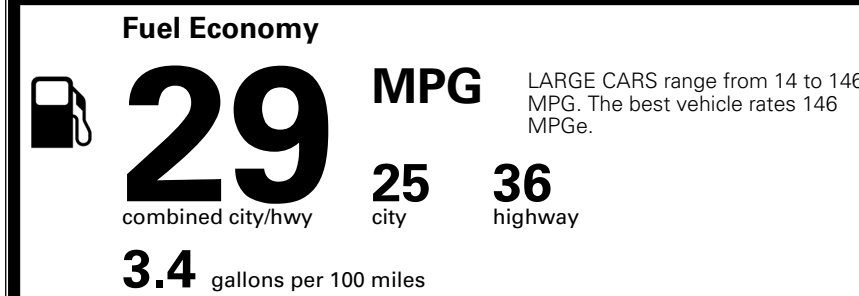

\$ 29,460.00

\$ 1,195.00

\$ 30,655.00

EPA DOT Fuel Economy and Environment

Gasoline Vehicle

You save
\$0
 in fuel costs
 over 5 years
 compared to the
 average new vehicle.

Annual fuel cost
\$1,700

Actual results will vary for many reasons, including driving conditions and how you drive and maintain your vehicle. The average new vehicle gets 29 MPG and costs \$8,500 to fuel over 5 years. Cost estimates are based on 15,000 miles per year at \$ 3.30 per gallon. MPGe is miles per gasoline gallon equivalent. Vehicle emissions are a significant cause of climate change and smog.