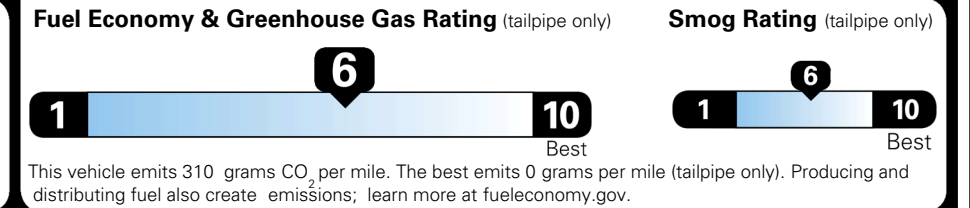

\$ 30,605.00

EPA DOT Fuel Economy and Environment

Gasoline Vehicle

You save \$0
 in fuel costs over 5 years compared to the average new vehicle.

Annual fuel cost
\$1,700

Actual results will vary for many reasons, including driving conditions and how you drive and maintain your vehicle. The average new vehicle gets 29 MPG and costs \$8,500 to fuel over 5 years. Cost estimates are based on 15,000 miles per year at \$ 3.30 per gallon. MPGe is miles per gasoline gallon equivalent. Vehicle emissions are a significant cause of climate change and smog.