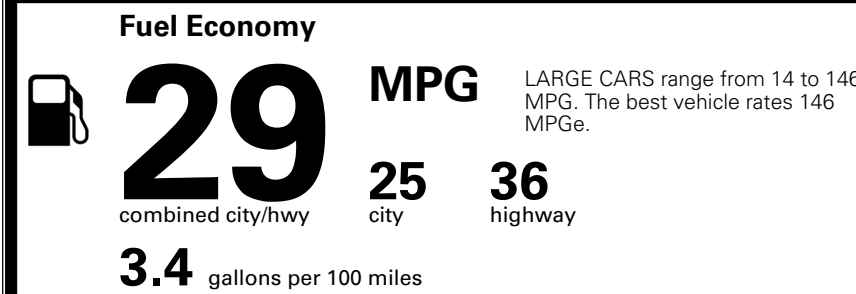

\$495.00
 \$295.00
 \$45.00
 \$80.00

\$ 29,405.00

\$ 1,245.00

\$ 30,650.00

EPA DOT Fuel Economy and Environment

Gasoline Vehicle

You save \$0
 in fuel costs over 5 years compared to the average new vehicle.