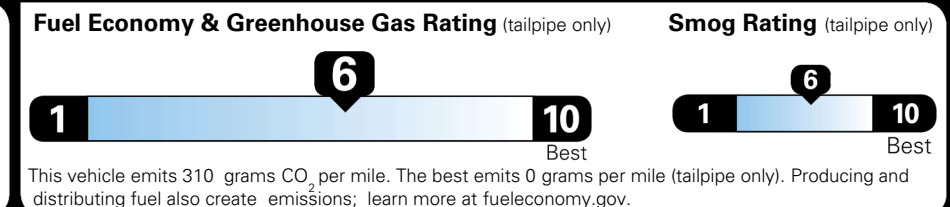

Actual results will vary for many reasons, including driving conditions and how you drive and maintain your vehicle. The average new vehicle gets 29 MPG and costs $8,500 to fuel over 5 years. Cost estimates are based on 15,000 miles per year at $ 3.30 per gallon. MPGe is miles per gasoline gallon equivalent. Vehicle emissions are a significant cause of climate change and smog.

fueleconomy.gov

Calculate personalized estimates and compare vehicles

GOVERNMENT 5-STAR SAFETY RATINGS

Overall Vehicle Score ★ ★ ★ ★ ★

Based on the combined rating of frontal, side and rollover. Should ONLY be compared to other vehicles of similar size and weight.

Frontal Driver ★ ★ ★ ★ ★

Crash Passenger ★ ★ ★ ★ ★

Based on the risk of injury in a frontal impact. Should ONLY be compared to other vehicles of similar size and weight.

Side Front seat ★ ★ ★ ★ ★

Crash Rear seat ★ ★ ★ ★ ★

Star ratings based on the risk of injury in a side impact.

Rollover ★ ★ ★ ★ ★

Star ratings based on the risk of rollover in a single-vehicle crash.

Star ratings range from 1 to 5 stars (★★★★★) with 5 being the highest.

Source: National Highway Traffic Safety Administration (NHTSA).

www.safercar.gov or 1-888-327-4236

Manufacturer's suggested retail price includes Manufacturer's recommended pre-delivery service. License and title fees, state and local taxes and other dealer installed options and accessories are not included in the manufacturer's suggested retail price.

PARTS CONTENT INFORMATION

FOR VEHICLES IN THIS CAR LINE U.S./CANADIAN PARTS CONTENT: 0 %

MAJOR SOURCES OF FOREIGN PARTS: KOREA: 90%

NOTE: PARTS CONTENT DOES NOT INCLUDE FINAL ASSEMBLY, DISTRIBUTION, OR OTHER NON-PARTS COSTS.

FOR THIS VEHICLE FINAL ASSEMBLY POINT: HWASUNG, KOREA

COUNTRY OF ORIGIN

ENGINE (MOTOR): KOREA

TRANSMISSION: KOREA