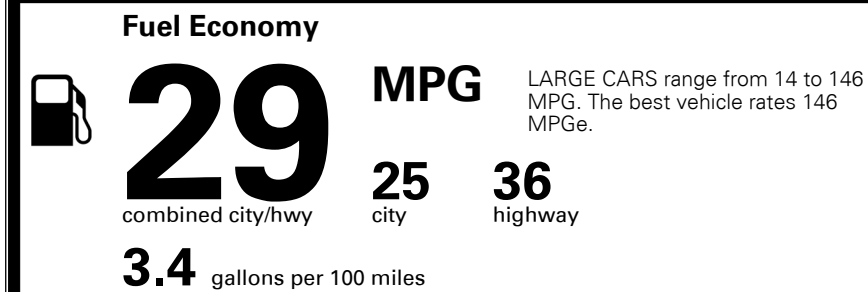

EPA DOT Fuel Economy and Environment

Gasoline Vehicle

You save $0
in fuel costs over 5 years compared to the average new vehicle.

Annual fuel cost $1,700