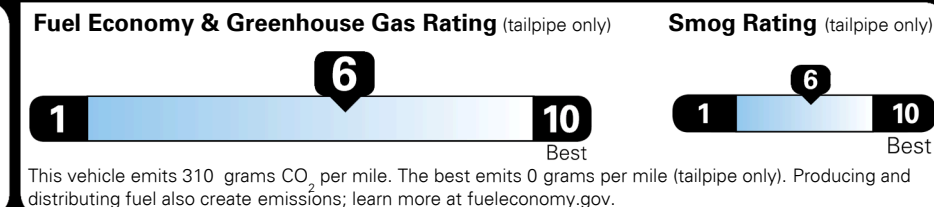

EPA DOT Fuel Economy and Environment

Gasoline Vehicle

You save \$0
 in fuel costs over 5 years compared to the average new vehicle.

Annual fuel cost \$1,700

Actual results will vary for many reasons, including driving conditions and how you drive and maintain your vehicle. The average new vehicle gets 29 MPG and costs \$8,500 to fuel over 5 years. Cost estimates are based on 15,000 miles per year at \$ 3.30 per gallon. MPGe is miles per gasoline gallon equivalent. Vehicle emissions are a significant cause of climate change and smog.