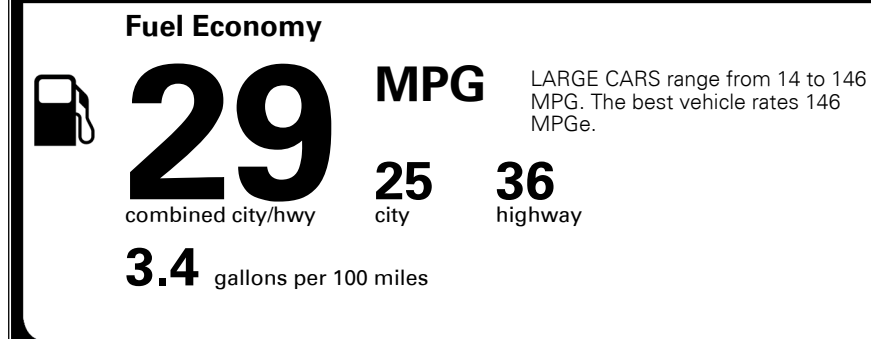

\$ 1,195.00

\$ 30,160.00

EPA DOT Fuel Economy and Environment

Gasoline Vehicle

You save \$0
 in fuel costs over 5 years compared to the average new vehicle.

Annual fuel cost \$1,700

Actual results will vary for many reasons, including driving conditions and how you drive and maintain your vehicle. The average new vehicle gets 29 MPG and costs \$8,500 to fuel over 5 years. Cost estimates are based on 15,000 miles per year at \$ 3.30 per gallon. MPGe is miles per gasoline gallon equivalent. Vehicle emissions are a significant cause of climate change and smog.