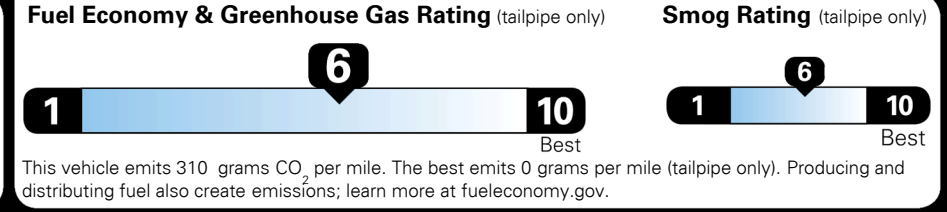

\$ 1,195.00

\$ 30,160.00

EPA DOT Fuel Economy and Environment

Gasoline Vehicle

You save \$0
 in fuel costs over 5 years compared to the average new vehicle.

Annual fuel cost \$1,700

Actual results will vary for many reasons, including driving conditions and how you drive and maintain your vehicle. The average new vehicle gets 29 MPG and costs \$8,500 to fuel over 5 years. Cost estimates are based on 15,000 miles per year at \$ 3.30 per gallon. MPGe is miles per gasoline gallon equivalent. Vehicle emissions are a significant cause of climate change and smog.