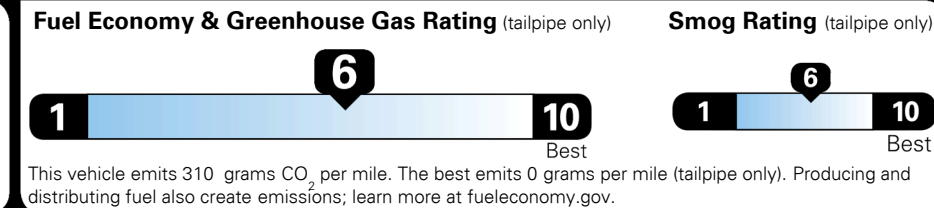

\$ 30,160.00

EPA DOT Fuel Economy and Environment

Gasoline Vehicle

You save \$0
 in fuel costs over 5 years compared to the average new vehicle.

Annual fuel cost
\$1,700

Actual results will vary for many reasons, including driving conditions and how you drive and maintain your vehicle. The average new vehicle gets 29 MPG and costs \$8,500 to fuel over 5 years. Cost estimates are based on 15,000 miles per year at \$ 3.30 per gallon. MPGe is miles per gasoline gallon equivalent. Vehicle emissions are a significant cause of climate change and smog.