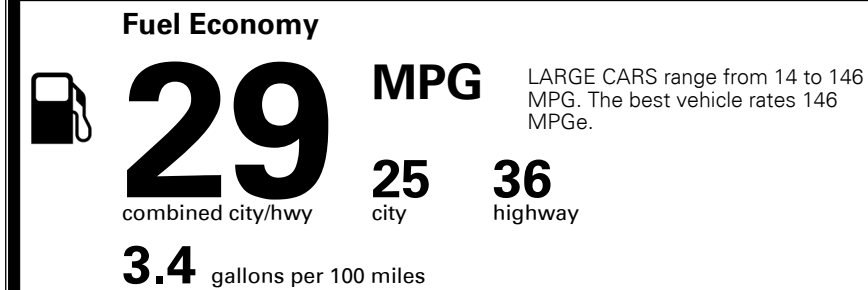

EPA DOT Fuel Economy and Environment

Gasoline Vehicle

You save $0
in fuel costs over 5 years compared to the average new vehicle.

Annual fuel cost
$1,700