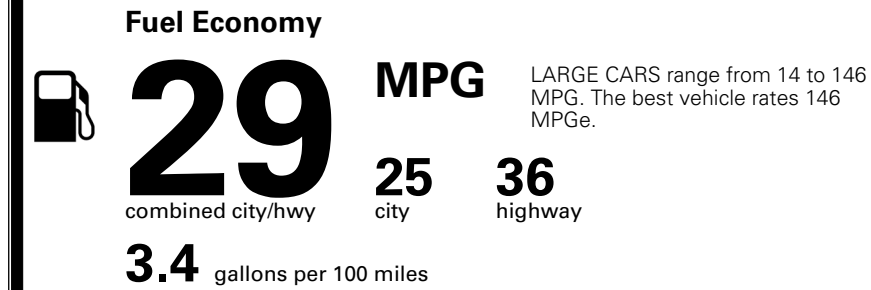

\$695.00
 \$2,200.00

\$80.00

\$ 31,465.00

\$ 1,245.00

\$ 32,710.00

EPA DOT Fuel Economy and Environment

Gasoline Vehicle

You save \$0
 in fuel costs over 5 years compared to the average new vehicle.