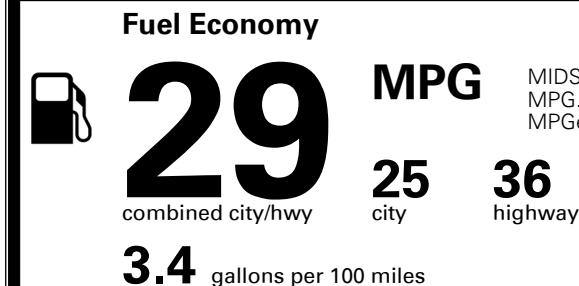

EPA DOT Fuel Economy and Environment

Gasoline Vehicle

MIDSIZE CARS range from 15 to 140 MPG. The best vehicle rates 140 MPGe.

You save $500
in fuel costs over 5 years compared to the average new vehicle.

Annual fuel cost
$1,800