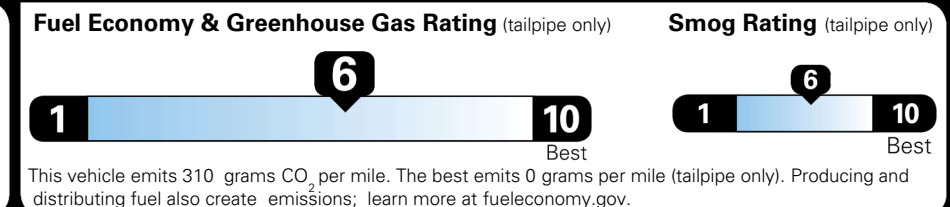

\$695.00
 \$295.00
 \$45.00
 \$80.00

EPA DOT Fuel Economy and Environment

Gasoline Vehicle

You save \$0
 in fuel costs over 5 years compared to the average new vehicle.

Annual fuel cost \$1,700

Actual results will vary for many reasons, including driving conditions and how you drive and maintain your vehicle. The average new vehicle gets 29 MPG and costs \$8,500 to fuel over 5 years. Cost estimates are based on 15,000 miles per year at \$ 3.30 per gallon. MPGe is miles per gasoline gallon equivalent. Vehicle emissions are a significant cause of climate change and smog.