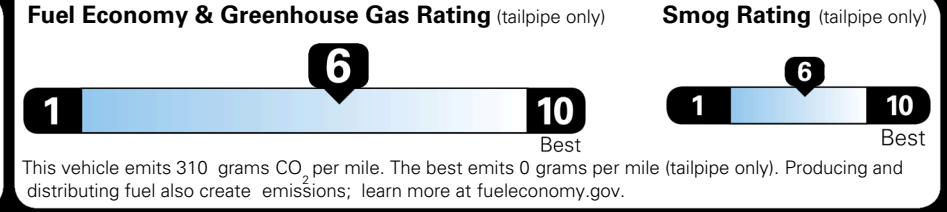

\$495.00
 \$295.00
 \$2,200.00
 \$45.00
 \$80.00

EPA DOT Fuel Economy and Environment

Gasoline Vehicle

You save \$0
 in fuel costs over 5 years compared to the average new vehicle.

Annual fuel cost \$1,700