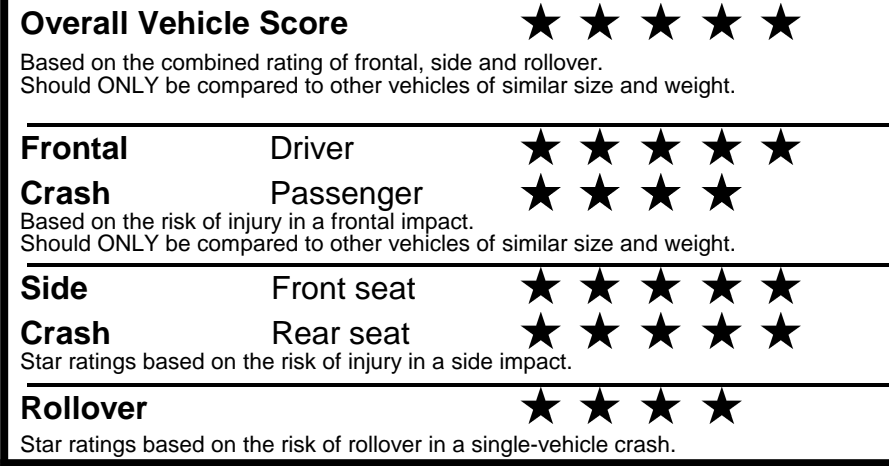

GOVERNMENT 5-STAR SAFETY RATINGS

PARTS CONTENT INFORMATION

FOR VEHICLES IN THIS CAR LINE U.S./CANADIAN PARTS CONTENT: 0 %

MAJOR SOURCES OF FOREIGN PARTS: KOREA: 90%

NOTE: PARTS CONTENT DOES NOT INCLUDE FINAL ASSEMBLY, DISTRIBUTION, OR OTHER NON-PARTS COSTS.

Star ratings range from 1 to 5 stars (★★★★★) with 5 being the highest. Source: National Highway Traffic Safety Administration (NHTSA). www.safercar.gov or 1-888-327-4236

FOR THIS VEHICLE FINAL ASSEMBLY POINT: HWASUNG, KOREA

COUNTRY OF ORIGIN: KOREA

ENGINE (MOTOR): KOREA

TRANSMISSION: KOREA

*Additional terms and conditions apply.
**Kia Connect may be currently unavailable for some Model Year 2022 and newer vehicles sold or purchased in Massachusetts; please see owners.kia.com for more information.
NOTE: When you purchase this vehicle, Kia America, Inc. collects personal information you provide to the dealership. For information on our collection and use of personal information and your rights, please see our Privacy Policy on www.kia.com.

Manufacturer's suggested retail price includes Manufacturer's recommended pre-delivery service. License and title fees, state and local taxes and other dealer installed options and accessories are not included in the manufacturer's suggested retail price.