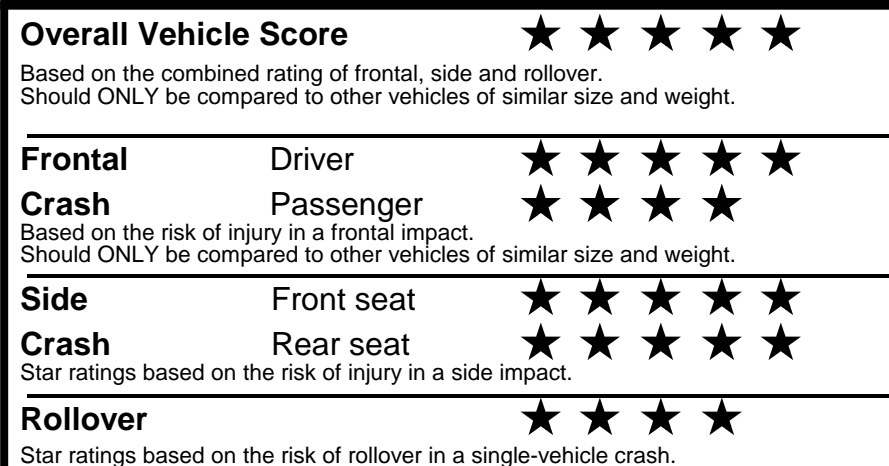

fueleconomy.gov
 Calculate personalized estimates and compare vehicles

Smartphone QR Code

GOVERNMENT 5-STAR SAFETY RATINGS

PARTS CONTENT INFORMATION

FOR VEHICLES IN THIS CAR LINE U.S./CANADIAN PARTS CONTENT: 0 %