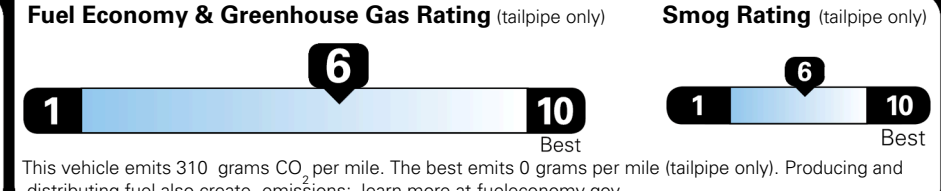

Actual results will vary for many reasons, including driving conditions and how you drive and maintain your vehicle. The average new vehicle gets 29 MPG and costs $8,500 to fuel over 5 years. Cost estimates are based on 15,000 miles per year at $ 3.30 per gallon. MPGe is miles per gasoline gallon equivalent. Vehicle emissions are a significant cause of climate change and smog.

fueleconomy.gov
Calculate personalized estimates and compare vehicles

Smartphone QR Code