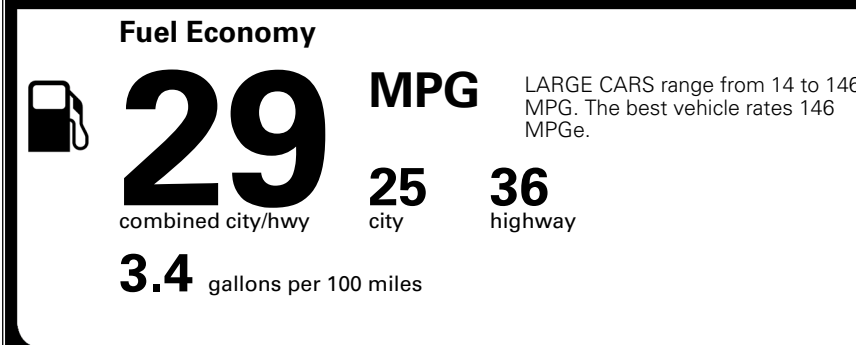

\$ 29,360.00

INLAND FREIGHT AND HANDLING

\$ 1,245.00

TOTAL MANUFACTURER'S SUGGESTED RETAIL PRICE ▶

\$ 30,605.00

TOTAL ADDITIONAL WEIGHT: 0.9

EPA DOT Fuel Economy and Environment

Gasoline Vehicle