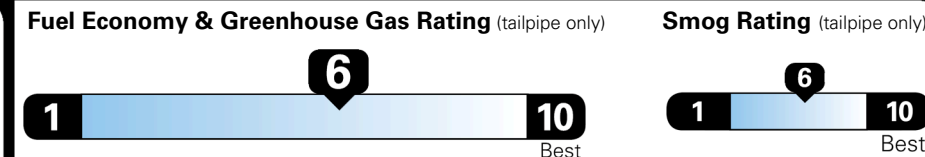

MSRP INCLUDING OPTIONS \$ 25,755.00

INLAND FREIGHT AND HANDLING \$ 1,495.00

TOTAL MANUFACTURER'S SUGGESTED RETAIL PRICE ▶ \$ 27,250.00

TOTAL ADDITIONAL WEIGHT: 8.8

*Additional terms and conditions apply.
 **Kia Connect may be currently unavailable for some Model Year 2022 and newer vehicles sold or purchased in Massachusetts; please see owners.kia.com for more information.
 NOTE: When you purchase this vehicle, Kia America, Inc. collects personal information you provide to the dealership. For information on our collection and use of personal information and your rights, please see our Privacy Policy on www.kia.com.

EPA DOT Fuel Economy and Environment

Gasoline Vehicle

You save \$250
 in fuel costs over 5 years compared to the average new vehicle.

Annual fuel cost \$1,550

This vehicle emits 298 grams CO₂ per mile. The best emits 0 grams per mile (tailpipe only). Producing and distributing fuel also create emissions; learn more at fueleconomy.gov.