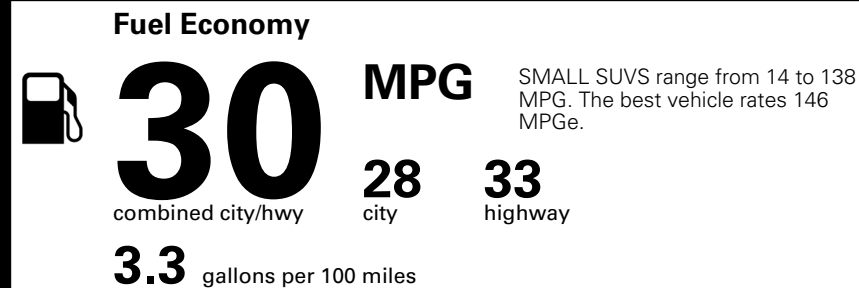

MSRP INCLUDING OPTIONS \$ 25,755.00

INLAND FREIGHT AND HANDLING \$ 1,495.00

TOTAL MANUFACTURER'S SUGGESTED RETAIL PRICE ▶ \$ 27,250.00

TOTAL ADDITIONAL WEIGHT: 8.8

*Additional terms and conditions apply.
 **Kia Connect may be currently unavailable for some Model Year 2022 and newer vehicles sold or purchased in Massachusetts; please see owners.kia.com for more information.
 NOTE: When you purchase this vehicle, Kia America, Inc. collects personal information you provide to the dealership. For information on our collection and use of personal information and your rights, please see our Privacy Policy on www.kia.com.

EPA DOT Fuel Economy and Environment

Gasoline Vehicle

You save \$250
 in fuel costs over 5 years compared to the average new vehicle.

Annual fuel cost \$1,550

This vehicle emits 298 grams CO₂ per mile. The best emits 0 grams per mile (tailpipe only). Producing and distributing fuel also create emissions; learn more at fueleconomy.gov.