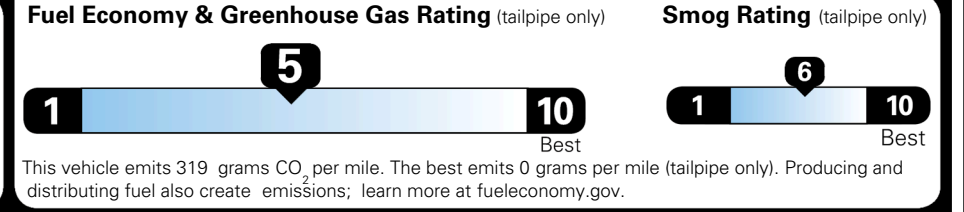

Actual results will vary for many reasons, including driving conditions and how you drive and maintain your vehicle. The average new vehicle gets 29 MPG and costs $8,000 to fuel over 5 years. Cost estimates are based on 15,000 miles per year at $ 3.10 per gallon. MPGe is miles per gasoline gallon equivalent. Vehicle emissions are a significant cause of climate change and smog.

fueleconomy.gov

Calculate personalized estimates and compare vehicles

GOVERNMENT 5-STAR SAFETY RATINGS

Overall Vehicle Score	Not Rated	
Based on the combined rating of frontal, side and rollover. Should ONLY be compared to other vehicles of similar size and weight.		
Frontal	Driver	Not Rated
Crash	Passenger	Not Rated
Based on the risk of injury in a frontal impact. Should ONLY be compared to other vehicles of similar size and weight.		
Side	Front seat	Not Rated
Crash	Rear seat	Not Rated
Star ratings based on the risk of injury in a side impact.		
Rollover	Not Rated	
Star ratings based on the risk of rollover in a single-vehicle crash.		

Star ratings range from 1 to 5 stars (★★★★★) with 5 being the highest.
Source: National Highway Traffic Safety Administration (NHTSA).
www.safercar.gov or 1-888-327-4236

Manufacturer's suggested retail price includes Manufacturer's recommended pre-delivery service. License and title fees, state and local taxes and other dealer installed options and accessories are not included in the manufacturer's suggested retail price.

PARTS CONTENT INFORMATION

FOR VEHICLES IN THIS CAR LINE U.S./CANADIAN PARTS CONTENT: 0 %

MAJOR SOURCES OF FOREIGN PARTS: KOREA: 90%

NOTE: PARTS CONTENT DOES NOT INCLUDE FINAL ASSEMBLY, DISTRIBUTION, OR OTHER NON-PARTS COSTS.

FOR THIS VEHICLE FINAL ASSEMBLY POINT: GWANGJU, KOREA

COUNTRY OF ORIGIN ENGINE (MOTOR): KOREA

TRANSMISSION: KOREA