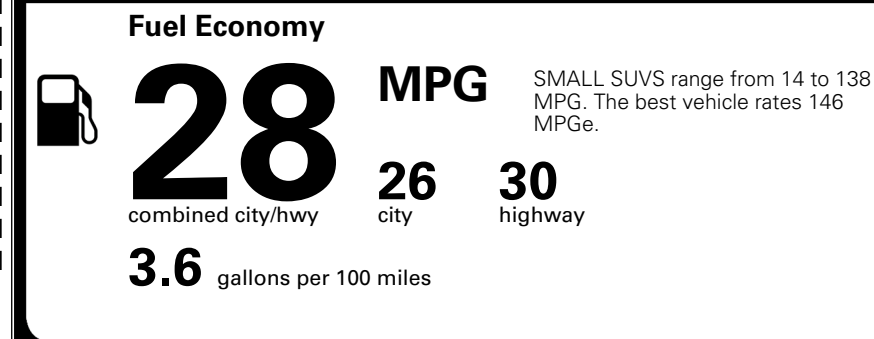

WARRANTY

10 Year/100,000 Mile Limited Powertrain Warranty
5 Year/60,000 Mile Limited Basic Warranty
5 Year/60,000 Mile Roadside Assistance

*Additional terms and conditions apply.

**Kia Connect may be currently unavailable for some Model Year 2022 and newer vehicles sold or purchased in Massachusetts; please see owners.kia.com for more information.

NOTE: When you purchase this vehicle, Kia America, Inc. collects personal information you provide to the dealership. For information on our collection and use of personal information and your rights, please see our Privacy Policy on www.kia.com.

MANUFACTURER'S SUGGESTED RETAIL PRICE ▶

COMPARE EX AWD FEATURES

Added to/in place of standard S AWD features

- Smart Power Liftgate
- LED Rear Combination Lights
- Roof Rails
- Dual-Zone Auto Climate Control w/ 5" Display
- SynTex Seating Material
- Rear Air Vents
- Rear Center Armrest w/ Cupholders
- Dual Illuminated Vanity Mirrors

ADDITIONAL INSTALLED EQUIPMENT:
(In addition to or in place of standard features)
Carpeted Floor Mats
First Aid Kit, Small

MSRP INCLUDING OPTIONS

INLAND FREIGHT AND HANDLING

TOTAL MANUFACTURER'S SUGGESTED RETAIL PRICE ▶

TOTAL ADDITIONAL WEIGHT: 8.0

$ 30,090.00

Included
Included
Included
Included
Included
Included
Included
Included
Included

$200.00
$45.00

$ 30,335.00

$ 1,495.00

$ 31,830.00

EPA DOT Fuel Economy and Environment

Gasoline Vehicle

You spend $250 more in fuel costs over 5 years
compared to the average new vehicle.

Annual fuel cost $1,650