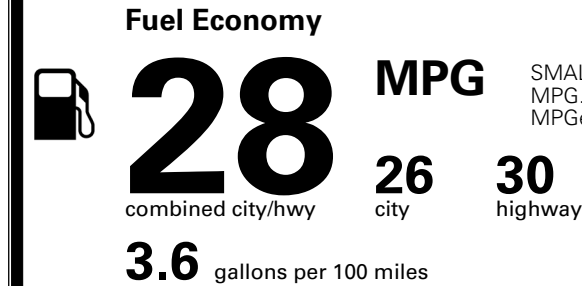

EPA DOT Fuel Economy and Environment

Gasoline Vehicle

SMALL SUVs range from 14 to 138 MPG. The best vehicle rates 146 MPGe.

You spend $250 more in fuel costs over 5 years compared to the average new vehicle.

Annual fuel cost
$1,650