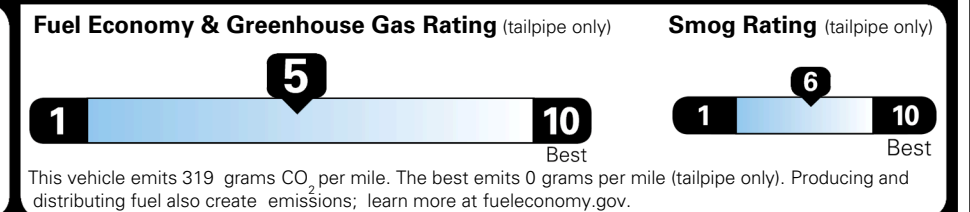

Actual results will vary for many reasons, including driving conditions and how you drive and maintain your vehicle. The average new vehicle gets 29 MPG and costs $8,000 to fuel over 5 years. Cost estimates are based on 15,000 miles per year at $ 3.10 per gallon. MPGe is miles per gasoline gallon equivalent. Vehicle emissions are a significant cause of climate change and smog.

fueleconomy.gov

Calculate personalized estimates and compare vehicles

GOVERNMENT 5-STAR SAFETY RATINGS

Overall Vehicle Score	Not Rated	
Based on the combined rating of frontal, side and rollover. Should ONLY be compared to other vehicles of similar size and weight.		
Frontal Crash	Driver Passenger	Not Rated
Based on the risk of injury in a frontal impact. Should ONLY be compared to other vehicles of similar size and weight.		
Side Crash	Front seat Rear seat	Not Rated
Star ratings based on the risk of injury in a side impact.		
Rollover	Not Rated	
Star ratings based on the risk of rollover in a single-vehicle crash.		

Star ratings range from 1 to 5 stars (★★★★★) with 5 being the highest.
Source: National Highway Traffic Safety Administration (NHTSA).
www.safercar.gov or 1-888-327-4236

Manufacturer's suggested retail price includes Manufacturer's recommended pre-delivery service. License and title fees, state and local taxes and other dealer installed options and accessories are not included in the manufacturer's suggested retail price.

PARTS CONTENT INFORMATION

FOR VEHICLES IN THIS CAR LINE U.S./CANADIAN PARTS CONTENT: 0 %

MAJOR SOURCES OF FOREIGN PARTS: KOREA: 90%

NOTE: PARTS CONTENT DOES NOT INCLUDE FINAL ASSEMBLY, DISTRIBUTION, OR OTHER NON-PARTS COSTS.

FOR THIS VEHICLE FINAL ASSEMBLY POINT: GWANGJU, KOREA

COUNTRY OF ORIGIN ENGINE (MOTOR): KOREA
TRANSMISSION: KOREA