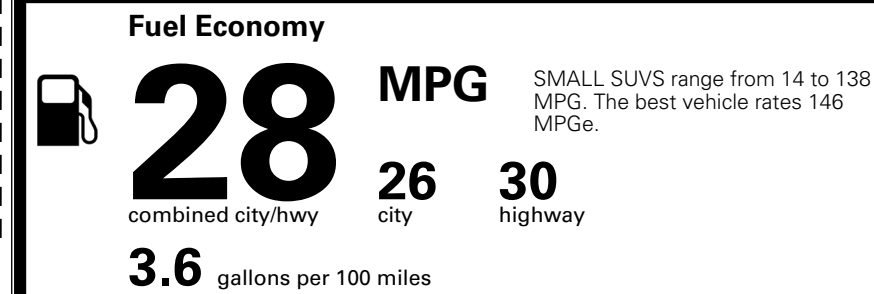

\$545.00
 \$2,000.00

\$220.00
 \$45.00
 \$75.00

\$ 31,875.00

\$ 1,495.00

\$ 33,370.00

EPA DOT Fuel Economy and Environment

Gasoline Vehicle

You spend \$250 more in fuel costs over 5 years compared to the average new vehicle.