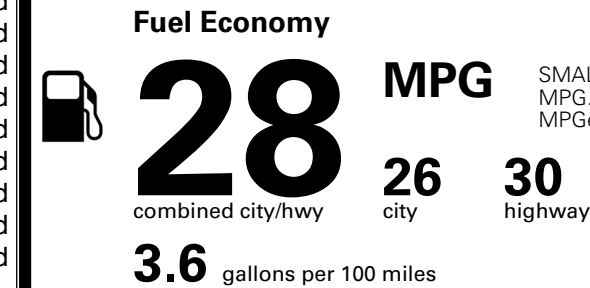

EPA DOT Fuel Economy and Environment

Gasoline Vehicle

SMALL SUVs range from 14 to 138 MPG. The best vehicle rates 146 MPGe.

You spend $250 more in fuel costs over 5 years compared to the average new vehicle.

Annual fuel cost $1,650