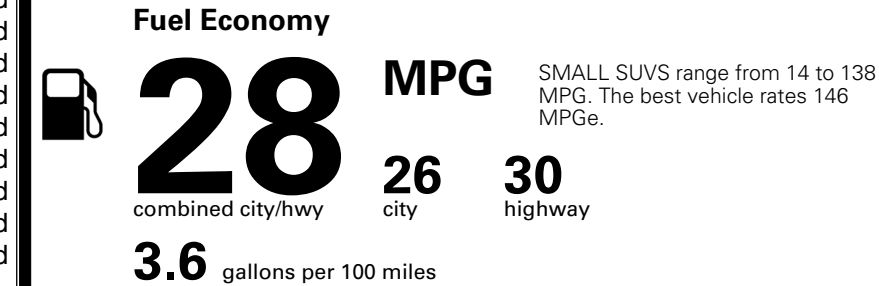

TOTAL ADDITIONAL WEIGHT: 8.0

EPA DOT Fuel Economy and Environment

Gasoline Vehicle

You spend \$250 more in fuel costs over 5 years compared to the average new vehicle.

Annual fuel cost \$1,650

Actual results will vary for many reasons, including driving conditions and how you drive and maintain your vehicle. The average new vehicle gets 29 MPG and costs \$8,000 to fuel over 5 years. Cost estimates are based on 15,000 miles per year at \$ 3.10 per gallon. MPGe is miles per gasoline gallon equivalent. Vehicle emissions are a significant cause of climate change and smog.