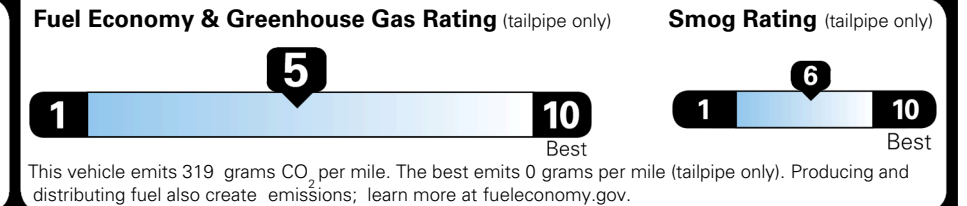

TOTAL ADDITIONAL WEIGHT: 8.0

EPA DOT Fuel Economy and Environment

Gasoline Vehicle

You spend \$250 more in fuel costs over 5 years compared to the average new vehicle.

Annual fuel cost \$1,650

Actual results will vary for many reasons, including driving conditions and how you drive and maintain your vehicle. The average new vehicle gets 29 MPG and costs \$8,000 to fuel over 5 years. Cost estimates are based on 15,000 miles per year at \$ 3.10 per gallon. MPGe is miles per gasoline gallon equivalent. Vehicle emissions are a significant cause of climate change and smog.