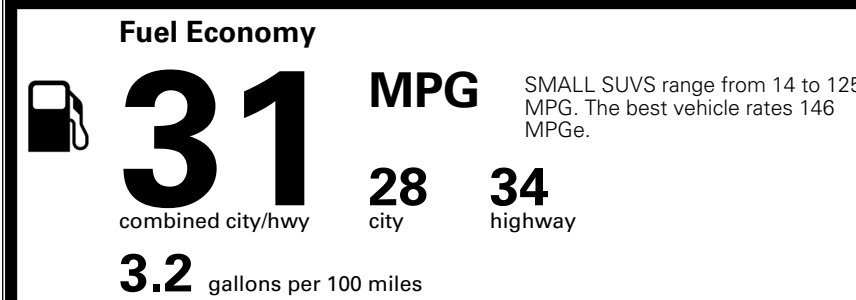

MANUFACTURER'S SUGGESTED RETAIL PRICE ▶ $ 26,490.00

COMPARE EX FWD FEATURES

Added to/in place of standard S FWD features
- 10.25" Instrument Display
- SynTex Seating Material
- Heated Front Seats
- Power Driver's Seat w/ Power Lumbar
- Dual Illuminated Vanity Mirrors
- Wireless Phone Charger
- Parking Distance Warning - Reverse

ADDITIONAL INSTALLED EQUIPMENT:
(In addition to or in place of standard features)

EX Sunroof Package $800.00
- Power Sunroof with Sunshade
- 17" Gloss Black Alloy Wheels
Carpeted Floor Mats $200.00
Cargo Net, Floor Style $60.00
Cargo Tray, Reversible $140.00
First Aid Kit, Small $45.00
Mud Guards $155.00
Wheel Locks $80.00

MSRP INCLUDING OPTIONS $ 27,970.00

INLAND FREIGHT AND HANDLING $ 1,495.00

TOTAL MANUFACTURER'S SUGGESTED RETAIL PRICE ▶ $ 29,465.00

TOTAL ADDITIONAL WEIGHT: 12.8

*Additional terms and conditions apply.
**Kia Connect may be currently unavailable for some Model Year 2022 and newer vehicles sold or purchased in Massachusetts; please see owners.kia.com for more information.
NOTE: When you purchase this vehicle, Kia America, Inc. collects personal information you provide to the dealership. For information on our collection and use of personal information and your rights, please see our Privacy Policy on www.kia.com.

EPA DOT Fuel Economy and Environment

Gasoline Vehicle

You save $500
in fuel costs over 5 years compared to the average new vehicle.

Annual fuel cost $1,600