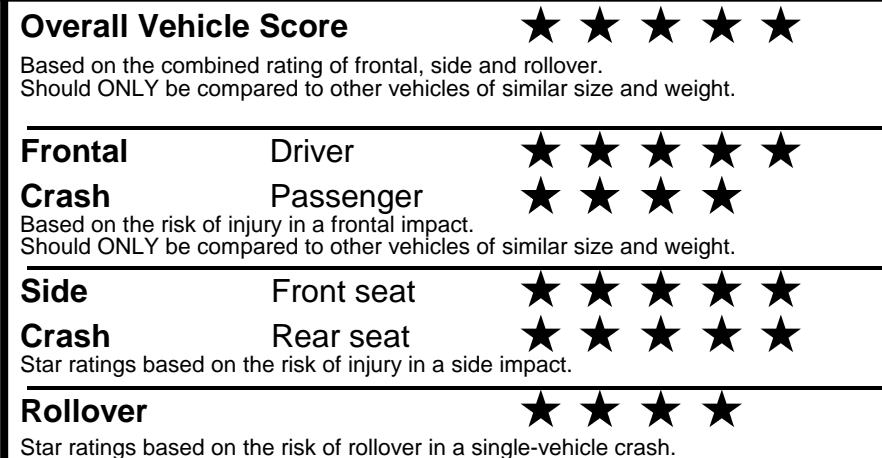

fueleconomy.gov

Calculate personalized estimates and compare vehicles

GOVERNMENT 5-STAR SAFETY RATINGS

Star ratings range from 1 to 5 stars (★★★★★) with 5 being the highest.
 Source: National Highway Traffic Safety Administration (NHTSA).
www.safercar.gov or 1-888-327-4236