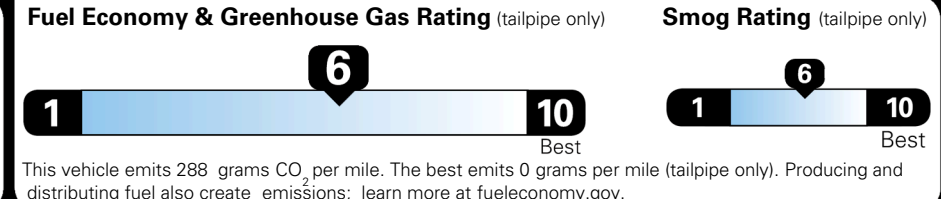

MSRP INCLUDING OPTIONS \$ 27,970.00

INLAND FREIGHT AND HANDLING \$ 1,495.00

TOTAL MANUFACTURER'S SUGGESTED RETAIL PRICE ▶ \$ 29,465.00

TOTAL ADDITIONAL WEIGHT: 12.8

*Additional terms and conditions apply.
 **Kia Connect may be currently unavailable for some Model Year 2022 and newer vehicles sold or purchased in Massachusetts; please see owners.kia.com for more information.
 NOTE: When you purchase this vehicle, Kia America, Inc. collects personal information you provide to the dealership. For information on our collection and use of personal information and your rights, please see our Privacy Policy on www.kia.com.

EPA DOT Fuel Economy and Environment

Gasoline Vehicle

You save \$500
 in fuel costs over 5 years compared to the average new vehicle.

Annual fuel cost \$1,600

Actual results will vary for many reasons, including driving conditions and how you drive and maintain your vehicle. The average new vehicle gets 29 MPG and costs \$8,500 to fuel over 5 years. Cost estimates are based on 15,000 miles per year at \$ 3.30 per gallon. MPGe is miles per gasoline gallon equivalent. Vehicle emissions are a significant cause of climate change and smog.