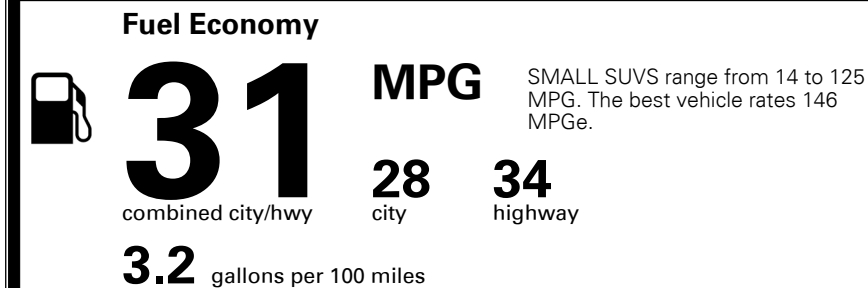

MANUFACTURER'S SUGGESTED RETAIL PRICE ▶ $ 26,390.00

COMPARE EX FWD FEATURES
Added to/in place of standard S FWD features

- 10.25" Instrument Display
- SynTex Seating Material
- Heated Front Seats
- Power Driver's Seat w/ Power Lumbar
- Dual Illuminated Vanity Mirrors
- Wireless Phone Charger
- Parking Distance Warning - Reverse

ADDITIONAL INSTALLED EQUIPMENT:
(In addition to or in place of standard features)
Wheel Locks

Included
Included
Included
Included
Included
Included
Included

$80.00

MSRP INCLUDING OPTIONS $ 26,470.00

INLAND FREIGHT AND HANDLING $ 1,445.00

TOTAL MANUFACTURER'S SUGGESTED RETAIL PRICE ▶ $ 27,915.00

TOTAL ADDITIONAL WEIGHT: 0.9

*Additional terms and conditions apply.
**Kia Connect may be currently unavailable for some Model Year 2022 and newer vehicles sold or purchased in Massachusetts; please see owners.kia.com for more information.
NOTE: When you purchase this vehicle, Kia America, Inc. collects personal information you provide to the dealership. For information on our collection and use of personal information and your rights, please see our Privacy Policy on www.kia.com.

EPA DOT Fuel Economy and Environment

Gasoline Vehicle

You save $500
in fuel costs over 5 years compared to the average new vehicle.

Annual fuel cost $1,600