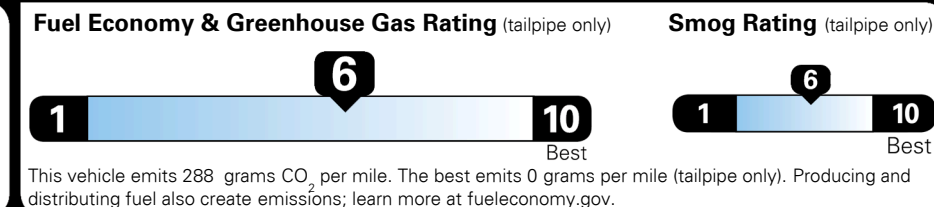

EPA DOT Fuel Economy and Environment

Gasoline Vehicle

You save \$500
 in fuel costs over 5 years compared to the average new vehicle.

Annual fuel cost \$1,600

Actual results will vary for many reasons, including driving conditions and how you drive and maintain your vehicle. The average new vehicle gets 29 MPG and costs \$8,500 to fuel over 5 years. Cost estimates are based on 15,000 miles per year at \$ 3.30 per gallon. MPGe is miles per gasoline gallon equivalent. Vehicle emissions are a significant cause of climate change and smog.