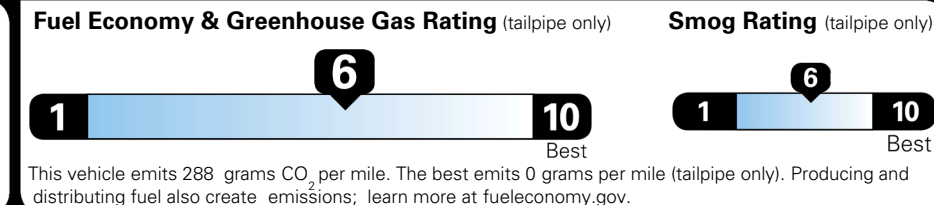

Actual results will vary for many reasons, including driving conditions and how you drive and maintain your vehicle. The average new vehicle gets 29 MPG and costs $8,500 to fuel over 5 years. Cost estimates are based on 15,000 miles per year at $ 3.30 per gallon. MPGe is miles per gasoline gallon equivalent. Vehicle emissions are a significant cause of climate change and smog.

fueleconomy.gov

Calculate personalized estimates and compare vehicles

GOVERNMENT 5-STAR SAFETY RATINGS

Overall Vehicle Score ★★★★★

Based on the combined rating of frontal, side and rollover. Should ONLY be compared to other vehicles of similar size and weight.

Frontal Driver ★★★★★

Crash Passenger ★★★★★

Based on the risk of injury in a frontal impact. Should ONLY be compared to other vehicles of similar size and weight.

Side Front seat ★★★★★

Crash Rear seat ★★★★★

Star ratings based on the risk of injury in a side impact.

Rollover ★★★★★

Star ratings based on the risk of rollover in a single-vehicle crash.

Star ratings range from 1 to 5 stars (★★★★★) with 5 being the highest.

Source: National Highway Traffic Safety Administration (NHTSA).

www.safercar.gov or 1-888-327-4236

Manufacturer's suggested retail price includes Manufacturer's recommended pre-delivery service. License and title fees, state and local taxes and other dealer installed options and accessories are not included in the manufacturer's suggested retail price.

PARTS CONTENT INFORMATION

FOR VEHICLES IN THIS CAR LINE U.S./CANADIAN PARTS CONTENT: 3 %

MAJOR SOURCES OF FOREIGN PARTS: KOREA: 90%

NOTE: PARTS CONTENT DOES NOT INCLUDE FINAL ASSEMBLY, DISTRIBUTION, OR OTHER NON-PARTS COSTS.

FOR THIS VEHICLE FINAL ASSEMBLY POINT: GWANGJU, KOREA

COUNTRY OF ORIGIN

ENGINE (MOTOR): KOREA

TRANSMISSION: KOREA

*Additional terms and conditions apply.

**Kia Connect may be currently unavailable for some Model Year 2022 and newer vehicles sold or purchased in Massachusetts; please see owners.kia.com for more information.

NOTE: When you purchase this vehicle, Kia America, Inc. collects personal information you provide to the dealership. For information on our collection and use of personal information and your rights, please see our Privacy Policy on www.kia.com.