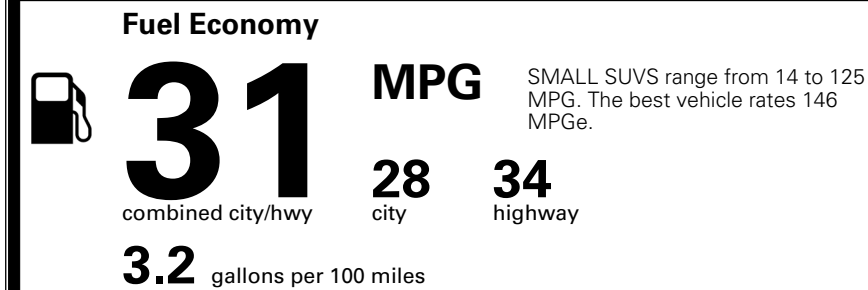

TOTAL MANUFACTURER'S SUGGESTED RETAIL PRICE ▶ \$ 28,310.00

TOTAL ADDITIONAL WEIGHT: 0.9

EPA DOT Fuel Economy and Environment

Gasoline Vehicle

You save \$500
 in fuel costs over 5 years compared to the average new vehicle.