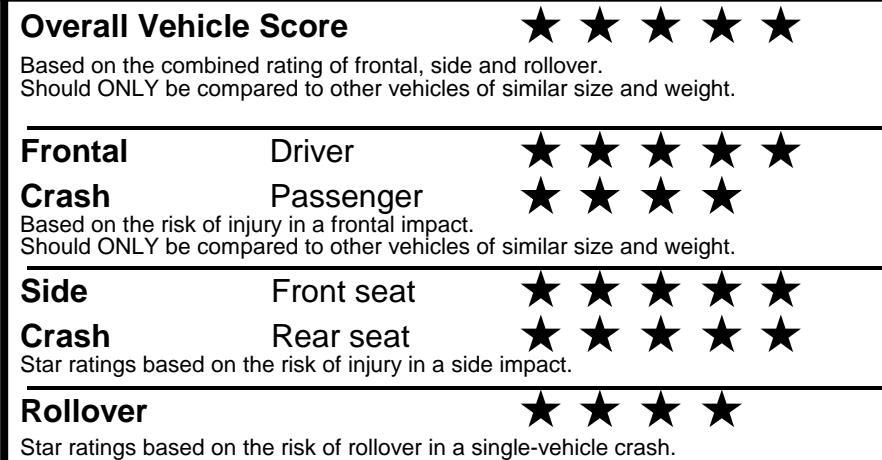

fueleconomy.gov

Calculate personalized estimates and compare vehicles

GOVERNMENT 5-STAR SAFETY RATINGS

Star ratings range from 1 to 5 stars (★★★★★) with 5 being the highest.
 Source: National Highway Traffic Safety Administration (NHTSA).
www.safercar.gov or 1-888-327-4236