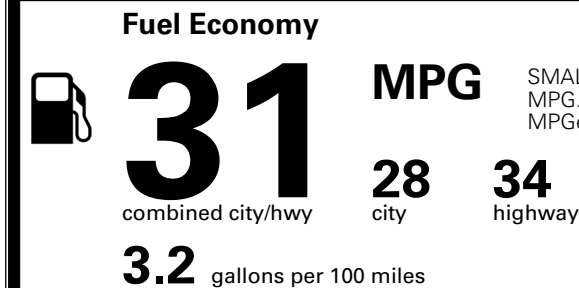

EPA DOT Fuel Economy and Environment

Gasoline Vehicle

SMALL SUVs range from 14 to 125 MPG. The best vehicle rates 146 MPGe.

You save $500
in fuel costs over 5 years compared to the average new vehicle.

Annual fuel cost
$1,600