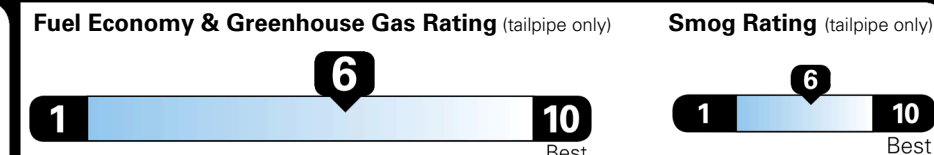

This vehicle emits 288 grams CO₂ per mile. The best emits 0 grams per mile (tailpipe only). Producing and distributing fuel also create emissions; learn more at fueleconomy.gov.

Actual results will vary for many reasons, including driving conditions and how you drive and maintain your vehicle. The average new vehicle gets 29 MPG and costs $8,500 to fuel over 5 years. Cost estimates are based on 15,000 miles per year at $ 3.30 per gallon. MPGe is miles per gasoline gallon equivalent. Vehicle emissions are a significant cause of climate change and smog.

fueleconomy.gov

Calculate personalized estimates and compare vehicles

GOVERNMENT 5-STAR SAFETY RATINGS

Overall Vehicle Score ★ ★ ★ ★ ★

Based on the combined rating of frontal, side and rollover. Should ONLY be compared to other vehicles of similar size and weight.

Frontal Driver ★ ★ ★ ★ ★

Crash Passenger ★ ★ ★ ★ ★

Based on the risk of injury in a frontal impact. Should ONLY be compared to other vehicles of similar size and weight.

Side Front seat ★ ★ ★ ★ ★

Crash Rear seat ★ ★ ★ ★ ★

Star ratings based on the risk of injury in a side impact.

Rollover ★ ★ ★ ★ ★

Star ratings based on the risk of rollover in a single-vehicle crash.

Star ratings range from 1 to 5 stars (★★★★★) with 5 being the highest.

Source: National Highway Traffic Safety Administration (NHTSA).

www.safercar.gov or 1-888-327-4236

Manufacturer's suggested retail price includes Manufacturer's recommended pre-delivery service. License and title fees, state and local taxes and other dealer installed options and accessories are not included in the manufacturer's suggested retail price.

PARTS CONTENT INFORMATION

FOR VEHICLES IN THIS CAR LINE U.S./CANADIAN PARTS CONTENT: 3 %

MAJOR SOURCES OF FOREIGN PARTS: KOREA: 90%

NOTE: PARTS CONTENT DOES NOT INCLUDE FINAL ASSEMBLY, DISTRIBUTION, OR OTHER NON-PARTS COSTS.

FOR THIS VEHICLE FINAL ASSEMBLY POINT: GWANGJU, KOREA

COUNTRY OF ORIGIN

ENGINE (MOTOR): KOREA

TRANSMISSION: KOREA