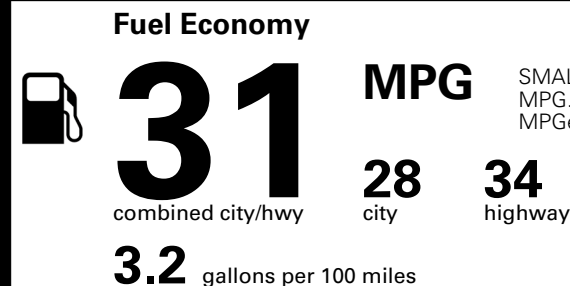

\$ 26,470.00

INLAND FREIGHT AND HANDLING

\$ 1,445.00

TOTAL MANUFACTURER'S SUGGESTED RETAIL PRICE ▶

\$ 27,915.00

TOTAL ADDITIONAL WEIGHT: 0.9

*Additional terms and conditions apply.
 **Kia Connect may be currently unavailable for some Model Year 2022 and newer vehicles sold or purchased in Massachusetts; please see owners.kia.com for more information.
 NOTE: When you purchase this vehicle, Kia America, Inc. collects personal information you provide to the dealership. For information on our collection and use of personal information and your rights, please see our Privacy Policy on www.kia.com.

EPA DOT Fuel Economy and Environment

Gasoline Vehicle

SMALL SUVs range from 14 to 125 MPG. The best vehicle rates 146 MPGe.

You save \$500
 in fuel costs over 5 years compared to the average new vehicle.