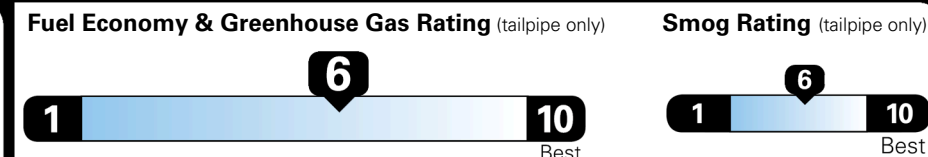

This vehicle emits 288 grams CO₂ per mile. The best emits 0 grams per mile (tailpipe only). Producing and distributing fuel also create emissions; learn more at fueleconomy.gov.

Actual results will vary for many reasons, including driving conditions and how you drive and maintain your vehicle. The average new vehicle gets 29 MPG and costs $8,500 to fuel over 5 years. Cost estimates are based on 15,000 miles per year at $ 3.30 per gallon. MPGe is miles per gasoline gallon equivalent. Vehicle emissions are a significant cause of climate change and smog.

fueleconomy.gov

Calculate personalized estimates and compare vehicles

GOVERNMENT 5-STAR SAFETY RATINGS

Overall Vehicle Score ★★★★★

Based on the combined rating of frontal, side and rollover. Should ONLY be compared to other vehicles of similar size and weight.

Frontal Driver ★★★★★

Crash Passenger ★★★★★

Based on the risk of injury in a frontal impact. Should ONLY be compared to other vehicles of similar size and weight.

Side Front seat ★★★★★

Crash Rear seat ★★★★★

Star ratings based on the risk of injury in a side impact.

Rollover ★★★★★

Star ratings based on the risk of rollover in a single-vehicle crash.

Star ratings range from 1 to 5 stars (★★★★★) with 5 being the highest.

Source: National Highway Traffic Safety Administration (NHTSA).

www.safercar.gov or 1-888-327-4236

Manufacturer's suggested retail price includes Manufacturer's recommended pre-delivery service. License and title fees, state and local taxes and other dealer installed options and accessories are not included in the manufacturer's suggested retail price.

PARTS CONTENT INFORMATION

FOR VEHICLES IN THIS CAR LINE U.S./CANADIAN PARTS CONTENT: 3 %

MAJOR SOURCES OF FOREIGN PARTS: KOREA: 90%

NOTE: PARTS CONTENT DOES NOT INCLUDE FINAL ASSEMBLY, DISTRIBUTION, OR OTHER NON-PARTS COSTS.

FOR THIS VEHICLE FINAL ASSEMBLY POINT: GWANGJU, KOREA

COUNTRY OF ORIGIN

ENGINE (MOTOR): KOREA

TRANSMISSION: KOREA