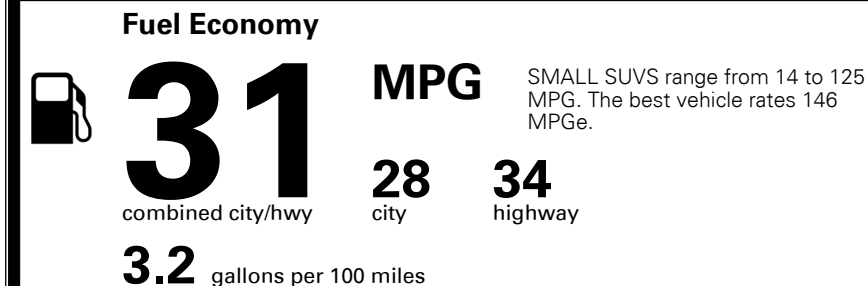

MANUFACTURER'S SUGGESTED RETAIL PRICE ▶ $ 26,390.00

COMPARE EX FWD FEATURES
Added to/in place of standard S FWD features

- 10.25" Instrument Display
- SynTex Seating Material
- Heated Front Seats
- Power Driver's Seat w/ Power Lumbar
- Dual Illuminated Vanity Mirrors
- Wireless Phone Charger
- Parking Distance Warning - Reverse

ADDITIONAL INSTALLED EQUIPMENT:
(In addition to or in place of standard features)
Wheel Locks

Included
Included
Included
Included
Included
Included
Included

$80.00

MSRP INCLUDING OPTIONS $ 26,470.00

INLAND FREIGHT AND HANDLING $ 1,445.00

TOTAL MANUFACTURER'S SUGGESTED RETAIL PRICE ▶ $ 27,915.00

TOTAL ADDITIONAL WEIGHT: 0.9

*Additional terms and conditions apply.
**Kia Connect may be currently unavailable for some Model Year 2022 and newer vehicles sold or purchased in Massachusetts; please see owners.kia.com for more information.
NOTE: When you purchase this vehicle, Kia America, Inc. collects personal information you provide to the dealership. For information on our collection and use of personal information and your rights, please see our Privacy Policy on www.kia.com.

EPA DOT Fuel Economy and Environment

Gasoline Vehicle

You save $500
in fuel costs over 5 years compared to the average new vehicle.

Annual fuel cost $1,600