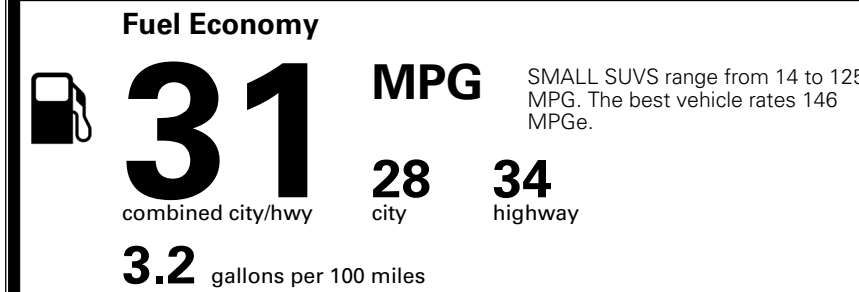

$ 26,490.00

COMPARE EX FWD FEATURES

Added to/in place of standard S FWD features

- 10.25" Instrument Display
- SynTex Seating Material
- Heated Front Seats
- Power Driver's Seat w/ Power Lumbar
- Dual Illuminated Vanity Mirrors
- Wireless Phone Charger
- Parking Distance Warning - Reverse

Included
Included
Included
Included
Included
Included
Included

ADDITIONAL INSTALLED EQUIPMENT: (In addition to or in place of standard features)

EX Sunroof Package
- Power Sunroof with Sunshade
- 17" Gloss Black Alloy Wheels
Carpeted Floor Mats
Cargo Net, Floor Style
Cargo Tray, Reversible
Auto-Dimming Mirror w/ HomeLink™
First Aid Kit, Small
Mud Guards
Wheel Locks

$800.00
$200.00
$60.00
$140.00
$375.00
$45.00
$155.00
$80.00

MSRP INCLUDING OPTIONS

$ 28,345.00

INLAND FREIGHT AND HANDLING

$ 1,495.00

TOTAL MANUFACTURER'S SUGGESTED RETAIL PRICE ▶

$ 29,840.00

TOTAL ADDITIONAL WEIGHT: 13.9

*Additional terms and conditions apply.
**Kia Connect may be currently unavailable for some Model Year 2022 and newer vehicles sold or purchased in Massachusetts; please see owners.kia.com for more information.
NOTE: When you purchase this vehicle, Kia America, Inc. collects personal information you provide to the dealership. For information on our collection and use of personal information and your rights, please see our Privacy Policy on www.kia.com.

EPA DOT Fuel Economy and Environment

Gasoline Vehicle

You save $500
in fuel costs over 5 years compared to the average new vehicle.

Annual fuel cost $1,600