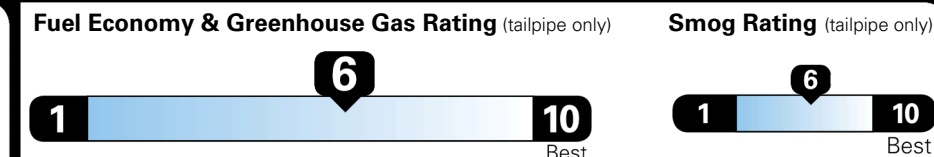

This vehicle emits 288 grams CO₂ per mile. The best emits 0 grams per mile (tailpipe only). Producing and distributing fuel also create emissions; learn more at fueleconomy.gov.

Actual results will vary for many reasons, including driving conditions and how you drive and maintain your vehicle. The average new vehicle gets 29 MPG and costs $8,500 to fuel over 5 years. Cost estimates are based on 15,000 miles per year at $ 3.30 per gallon. MPGe is miles per gasoline gallon equivalent. Vehicle emissions are a significant cause of climate change and smog.

fueleconomy.gov

Calculate personalized estimates and compare vehicles

Smartphone QR Code™

GOVERNMENT 5-STAR SAFETY RATINGS

Overall Vehicle Score ★ ★ ★ ★ ★

Based on the combined rating of frontal, side and rollover. Should ONLY be compared to other vehicles of similar size and weight.

Frontal Driver ★ ★ ★ ★ ★

Crash Passenger ★ ★ ★ ★ ★

Based on the risk of injury in a frontal impact. Should ONLY be compared to other vehicles of similar size and weight.

Side Front seat ★ ★ ★ ★ ★

Crash Rear seat ★ ★ ★ ★ ★

Star ratings based on the risk of injury in a side impact.

Rollover ★ ★ ★ ★ ★

Star ratings based on the risk of rollover in a single-vehicle crash.

Star ratings range from 1 to 5 stars (★★★★★) with 5 being the highest.

Source: National Highway Traffic Safety Administration (NHTSA).

www.safercar.gov or 1-888-327-4236

Manufacturer's suggested retail price includes Manufacturer's recommended pre-delivery service. License and title fees, state and local taxes and other dealer installed options and accessories are not included in the manufacturer's suggested retail price.

PARTS CONTENT INFORMATION

FOR VEHICLES IN THIS CAR LINE U.S./CANADIAN PARTS CONTENT: 3 %

MAJOR SOURCES OF FOREIGN PARTS: KOREA: 90%

NOTE: PARTS CONTENT DOES NOT INCLUDE FINAL ASSEMBLY, DISTRIBUTION, OR OTHER NON-PARTS COSTS.

FOR THIS VEHICLE FINAL ASSEMBLY POINT: GWANGJU, KOREA

COUNTRY OF ORIGIN

ENGINE (MOTOR): KOREA

TRANSMISSION: KOREA

*Additional terms and conditions apply.

**Kia Connect may be currently unavailable for some Model Year 2022 and newer vehicles sold or purchased in Massachusetts; please see owners.kia.com for more information.

NOTE: When you purchase this vehicle, Kia America, Inc. collects personal information you provide to the dealership. For information on our collection and use of personal information and your rights, please see our Privacy Policy on www.kia.com.