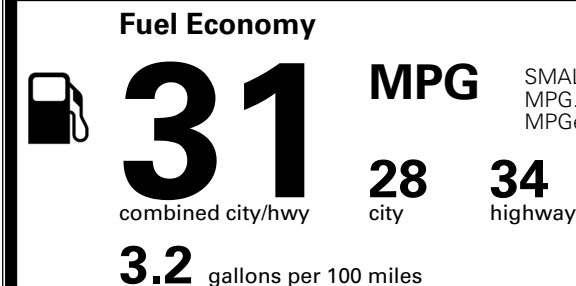

MSRP INCLUDING OPTIONS \$ 27,190.00

INLAND FREIGHT AND HANDLING \$ 1,495.00

TOTAL MANUFACTURER'S SUGGESTED RETAIL PRICE ▶ \$ 28,685.00

TOTAL ADDITIONAL WEIGHT: 8.6

\$ 26,490.00

Included
 Included
 Included
 Included
 Included
 Included
 Included

\$200.00
 \$375.00
 \$45.00
 \$80.00

EPA DOT Fuel Economy and Environment

Gasoline Vehicle

SMALL SUVs range from 14 to 125 MPG. The best vehicle rates 146 MPGe.

You save \$500
 in fuel costs over 5 years compared to the average new vehicle.