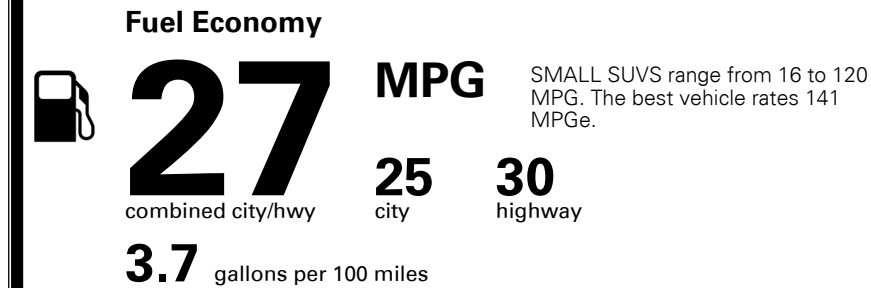

\$ 28,755.00

INLAND FREIGHT AND HANDLING

\$ 1,120.00

TOTAL MANUFACTURER'S SUGGESTED RETAIL PRICE ▶

\$ 29,875.00

TOTAL ADDITIONAL WEIGHT: 1.7

EPA DOT Fuel Economy and Environment

Gasoline Vehicle

You save \$0
 in fuel costs over 5 years compared to the average new vehicle.

Annual fuel cost \$1,500

Fuel Economy & Greenhouse Gas Rating (tailpipe only)

Smog Rating (tailpipe only)

This vehicle emits 331 grams CO₂ per mile. The best emits 0 grams per mile (tailpipe only). Producing and distributing fuel also create emissions; learn more at fuel economy.gov.