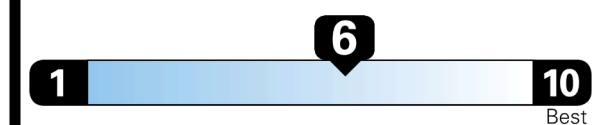

Fuel Economy & Greenhouse Gas Rating (tailpipe only)