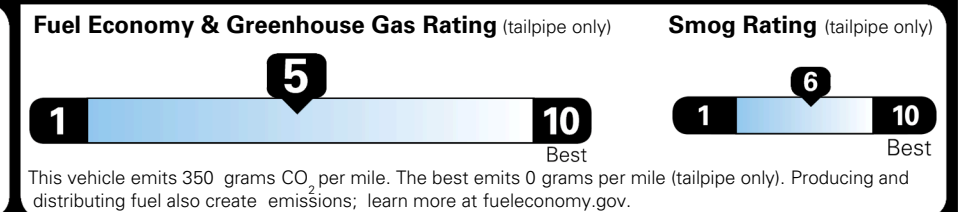

EPA DOT Fuel Economy and Environment

Gasoline Vehicle

You spend
\$1,500
 more in fuel costs
 over 5 years
 compared to the
 average new vehicle.

Annual fuel cost
\$2,000

Actual results will vary for many reasons, including driving conditions and how you drive and maintain your vehicle. The average new vehicle gets 29 MPG and costs \$8,500 to fuel over 5 years. Cost estimates are based on 15,000 miles per year at \$ 3.30 per gallon. MPGe is miles per gasoline gallon equivalent. Vehicle emissions are a significant cause of climate change and smog.