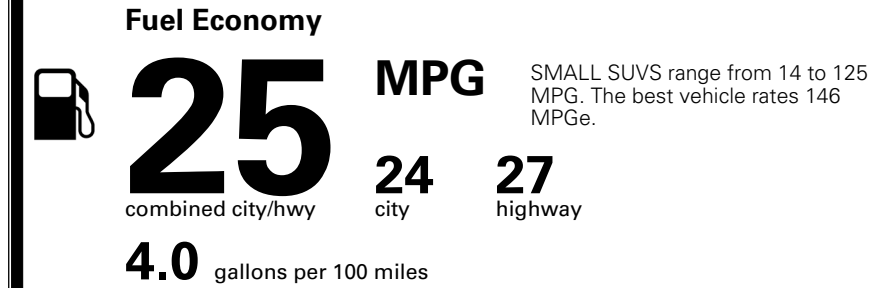

MANUFACTURER'S SUGGESTED RETAIL PRICE ▶

$ 31,390.00

COMPARE SX TURBO AWD FEATURES

Added to/in place of standard EX AWD features

- 1.6L Turbocharged GDI 4-Cylinder Engine
- 8-Speed Automatic Transmission
- Electronic Parking Brake
- 18" Alloy Wheels
- LED Projector Headlights
- LED Fog Lights
- Bose Premium Audio System
- Smart Cruise Control w/ Stop & Go
- Highway Driving Assist
- Fwd Collision-Avoidance Assist-Junction Turning

Included
Included
Included
Included
Included
Included
Included
Included
Included
Included

ADDITIONAL INSTALLED EQUIPMENT:
(In addition to or in place of standard features)
Pluton Blue / Black Roof Paint
Wheel Locks

$395.00
$80.00

MSRP INCLUDING OPTIONS

$ 31,865.00

INLAND FREIGHT AND HANDLING

$ 1,445.00

TOTAL MANUFACTURER'S SUGGESTED RETAIL PRICE ▶

$ 33,310.00

TOTAL ADDITIONAL WEIGHT: 0.9

*Additional terms and conditions apply.
**Kia Connect may be currently unavailable for some Model Year 2022 and newer vehicles sold or purchased in Massachusetts; please see owners.kia.com for more information.
NOTE: When you purchase this vehicle, Kia America, Inc. collects personal information you provide to the dealership. For information on our collection and use of personal information and your rights, please see our Privacy Policy on www.kia.com.

EPA DOT Fuel Economy and Environment

Gasoline Vehicle

You spend
$1,500
more in fuel costs
over 5 years
compared to the
average new vehicle.

Annual fuel cost
$2,000