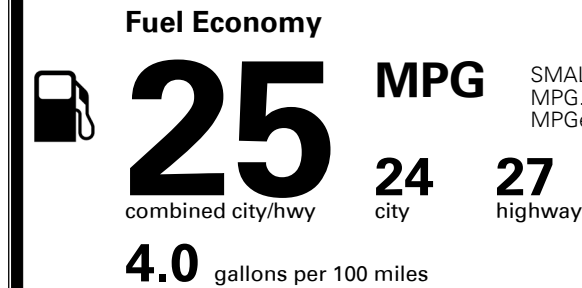

\$75.00

MSRP INCLUDING OPTIONS

\$ 31,465.00

INLAND FREIGHT AND HANDLING

\$ 1,395.00

TOTAL MANUFACTURER'S SUGGESTED RETAIL PRICE ▶

\$ 32,860.00

TOTAL ADDITIONAL WEIGHT: 0.9

EPA DOT Fuel Economy and Environment

Gasoline Vehicle

SMALL SUVs range from 14 to 125 MPG. The best vehicle rates 146 MPGe.

You spend
\$1,500
 more in fuel costs over 5 years compared to the average new vehicle.