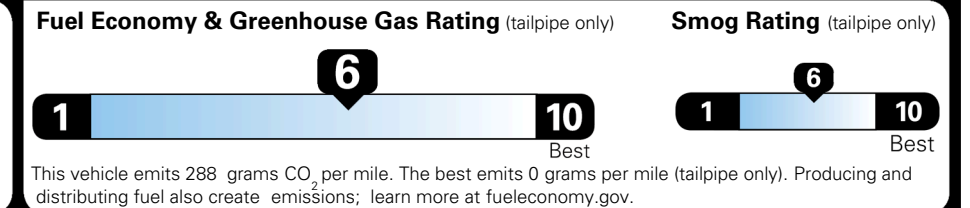

MSRP INCLUDING OPTIONS \$ 25,865.00

INLAND FREIGHT AND HANDLING \$ 1,445.00

TOTAL MANUFACTURER'S SUGGESTED RETAIL PRICE ► \$ 27,310.00

TOTAL ADDITIONAL WEIGHT: 0.9

*Additional terms and conditions apply.
 **Kia Connect may be currently unavailable for some Model Year 2022 and newer vehicles sold or purchased in Massachusetts; please see owners.kia.com for more information.
 NOTE: When you purchase this vehicle, Kia America, Inc. collects personal information you provide to the dealership. For information on our collection and use of personal information and your rights, please see our Privacy Policy on www.kia.com.

EPA DOT Fuel Economy and Environment

Gasoline Vehicle

You save \$500
 in fuel costs over 5 years compared to the average new vehicle.

Annual fuel cost
\$1,600

Actual results will vary for many reasons, including driving conditions and how you drive and maintain your vehicle. The average new vehicle gets 29 MPG and costs \$8,500 to fuel over 5 years. Cost estimates are based on 15,000 miles per year at \$ 3.30 per gallon. MPGe is miles per gasoline gallon equivalent. Vehicle emissions are a significant cause of climate change and smog.