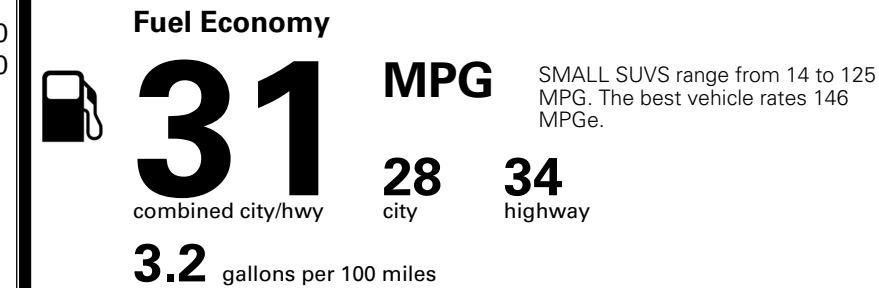

MSRP INCLUDING OPTIONS \$ 25,865.00

INLAND FREIGHT AND HANDLING \$ 1,445.00

TOTAL MANUFACTURER'S SUGGESTED RETAIL PRICE ► \$ 27,310.00

TOTAL ADDITIONAL WEIGHT: 0.9

*Additional terms and conditions apply.
 **Kia Connect may be currently unavailable for some Model Year 2022 and newer vehicles sold or purchased in Massachusetts; please see owners.kia.com for more information.
 NOTE: When you purchase this vehicle, Kia America, Inc. collects personal information you provide to the dealership. For information on our collection and use of personal information and your rights, please see our Privacy Policy on www.kia.com.

EPA DOT Fuel Economy and Environment

Gasoline Vehicle

You save \$500
 in fuel costs over 5 years compared to the average new vehicle.

Annual fuel cost
\$1,600

Actual results will vary for many reasons, including driving conditions and how you drive and maintain your vehicle. The average new vehicle gets 29 MPG and costs \$8,500 to fuel over 5 years. Cost estimates are based on 15,000 miles per year at \$ 3.30 per gallon. MPGe is miles per gasoline gallon equivalent. Vehicle emissions are a significant cause of climate change and smog.