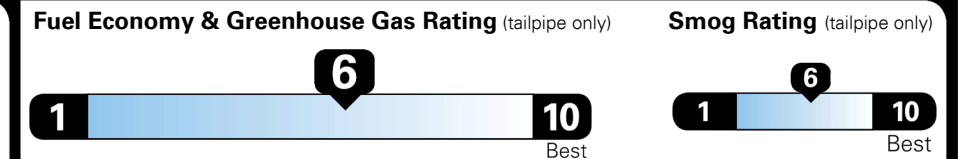

This vehicle emits 288 grams CO₂ per mile. The best emits 0 grams per mile (tailpipe only). Producing and distributing fuel also create emissions; learn more at fueleconomy.gov.

Actual results will vary for many reasons, including driving conditions and how you drive and maintain your vehicle. The average new vehicle gets 29 MPG and costs $8,500 to fuel over 5 years. Cost estimates are based on 15,000 miles per year at $ 3.30 per gallon. MPGe is miles per gasoline gallon equivalent. Vehicle emissions are a significant cause of climate change and smog.

fueleconomy.gov

Calculate personalized estimates and compare vehicles

GOVERNMENT 5-STAR SAFETY RATINGS

Overall Vehicle Score ★ ★ ★ ★ ★

Based on the combined rating of frontal, side and rollover. Should ONLY be compared to other vehicles of similar size and weight.

Frontal Driver ★ ★ ★ ★ ★

Crash Passenger ★ ★ ★ ★ ★

Based on the risk of injury in a frontal impact. Should ONLY be compared to other vehicles of similar size and weight.

Side Front seat ★ ★ ★ ★ ★

Crash Rear seat ★ ★ ★ ★ ★

Star ratings based on the risk of injury in a side impact.

Rollover ★ ★ ★ ★ ★

Star ratings based on the risk of rollover in a single-vehicle crash.

Star ratings range from 1 to 5 stars (★★★★★) with 5 being the highest.

Source: National Highway Traffic Safety Administration (NHTSA).

www.safercar.gov or 1-888-327-4236

Manufacturer's suggested retail price includes Manufacturer's recommended pre-delivery service. License and title fees, state and local taxes and other dealer installed options and accessories are not included in the manufacturer's suggested retail price.

PARTS CONTENT INFORMATION

FOR VEHICLES IN THIS CAR LINE U.S./CANADIAN PARTS CONTENT: 3 %

MAJOR SOURCES OF FOREIGN PARTS: KOREA: 90%

NOTE: PARTS CONTENT DOES NOT INCLUDE FINAL ASSEMBLY, DISTRIBUTION, OR OTHER NON-PARTS COSTS.

FOR THIS VEHICLE FINAL ASSEMBLY POINT: GWANGJU, KOREA

COUNTRY OF ORIGIN

ENGINE (MOTOR): KOREA

TRANSMISSION: KOREA