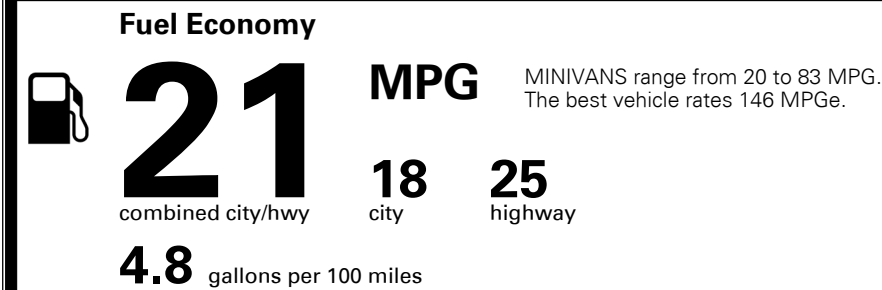

EPA DOT Fuel Economy and Environment

Gasoline Vehicle

You spend \$3,250 more in fuel costs over 5 years compared to the average new vehicle.

Annual fuel cost \$2,350

Actual results will vary for many reasons, including driving conditions and how you drive and maintain your vehicle. The average new vehicle gets 29 MPG and costs \$8,500 to fuel over 5 years. Cost estimates are based on 15,000 miles per year at \$ 3.30 per gallon. MPGe is miles per gasoline gallon equivalent. Vehicle emissions are a significant cause of climate change and smog.