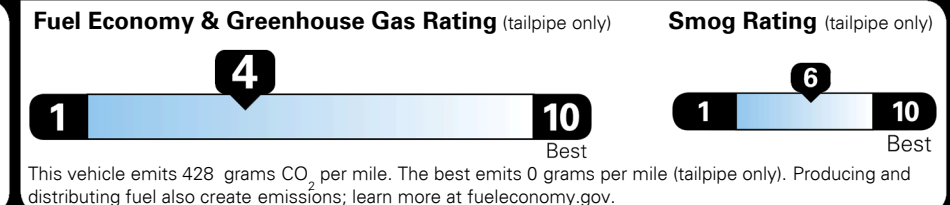

Actual results will vary for many reasons, including driving conditions and how you drive and maintain your vehicle. The average new vehicle gets 29 MPG and costs $8,500 to fuel over 5 years. Cost estimates are based on 15,000 miles per year at $ 3.30 per gallon. MPGe is miles per gasoline gallon equivalent. Vehicle emissions are a significant cause of climate change and smog.

fueleconomy.gov

Calculate personalized estimates and compare vehicles

GOVERNMENT 5-STAR SAFETY RATINGS

Overall Vehicle Score	Not Rated
Based on the combined rating of frontal, side and rollover. Should ONLY be compared to other vehicles of similar size and weight.	
Frontal	Driver ★ ★ ★ ★ ★
Crash	Passenger ★ ★ ★ ★
Based on the risk of injury in a frontal impact. Should ONLY be compared to other vehicles of similar size and weight.	
Side	Front seat Not Rated
Crash	Rear seat Not Rated
Star ratings based on the risk of injury in a side impact.	
Rollover	★ ★ ★ ★
Star ratings based on the risk of rollover in a single-vehicle crash.	

Star ratings range from 1 to 5 stars (★★★★★) with 5 being the highest.
Source: National Highway Traffic Safety Administration (NHTSA).
www.safercar.gov or 1-888-327-4236

Manufacturer's suggested retail price includes Manufacturer's recommended pre-delivery service. License and title fees, state and local taxes and other dealer installed options and accessories are not included in the manufacturer's suggested retail price.

PARTS CONTENT INFORMATION

FOR VEHICLES IN THIS CAR LINE U.S./CANADIAN PARTS CONTENT: 2 %

MAJOR SOURCES OF FOREIGN PARTS: KOREA: 95%

NOTE: PARTS CONTENT DOES NOT INCLUDE FINAL ASSEMBLY, DISTRIBUTION, OR OTHER NON-PARTS COSTS.

FOR THIS VEHICLE FINAL ASSEMBLY POINT: GWANGMYEONG, KOREA

COUNTRY OF ORIGIN
ENGINE (MOTOR): KOREA
TRANSMISSION: KOREA