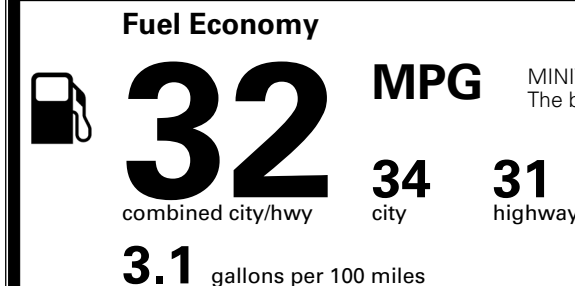

EPA DOT Fuel Economy and Environment

Gasoline Vehicle

MINIVANS range from 20 to 83 MPG. The best vehicle rates 146 MPGe.

You save $750
in fuel costs over 5 years compared to the average new vehicle.

Annual fuel cost
$1,550