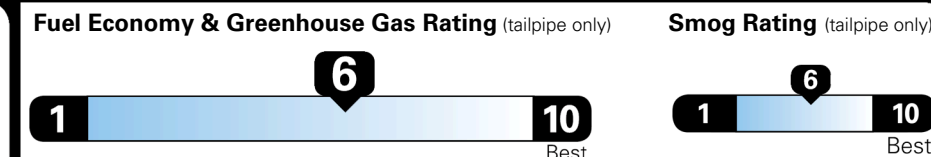

EPA DOT Fuel Economy and Environment

Gasoline Vehicle

MINIVANS range from 20 to 83 MPG. The best vehicle rates 146 MPGe.

You save \$750
 in fuel costs over 5 years compared to the average new vehicle.

Annual fuel cost
\$1,550