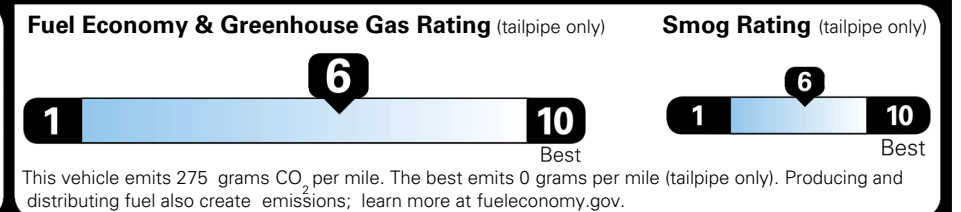

\$495.00
 \$65.00
 \$45.00
 \$80.00

MSRP INCLUDING OPTIONS

\$ 44,275.00

INLAND FREIGHT AND HANDLING

\$ 1,545.00

TOTAL MANUFACTURER'S SUGGESTED RETAIL PRICE ▶

\$ 45,820.00

TOTAL ADDITIONAL WEIGHT: 2.0

EPA DOT Fuel Economy and Environment

Gasoline Vehicle

You save \$750
 in fuel costs over 5 years compared to the average new vehicle.

Annual fuel cost \$1,550

Actual results will vary for many reasons, including driving conditions and how you drive and maintain your vehicle. The average new vehicle gets 29 MPG and costs \$8,500 to fuel over 5 years. Cost estimates are based on 15,000 miles per year at \$ 3.30 per gallon. MPGe is miles per gasoline gallon equivalent. Vehicle emissions are a significant cause of climate change and smog.