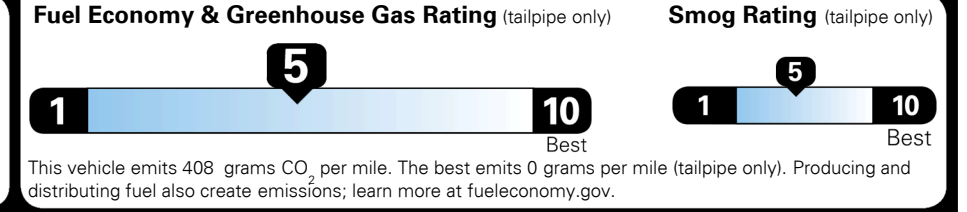

\$495.00
 \$225.00
 \$55.00

MSRP INCLUDING OPTIONS

\$ 47,475.00

INLAND FREIGHT AND HANDLING

\$ 1,395.00

TOTAL MANUFACTURER'S SUGGESTED RETAIL PRICE ▶

\$ 48,870.00

TOTAL ADDITIONAL WEIGHT: 11.9

EPA DOT Fuel Economy and Environment

Gasoline Vehicle

You spend
\$2,500
 more in fuel costs
 over 5 years
 compared to the
 average new vehicle.

Annual fuel cost
\$2,450

Actual results will vary for many reasons, including driving conditions and how you drive and maintain your vehicle. The average new vehicle gets 28 MPG and costs \$9,750 to fuel over 5 years. Cost estimates are based on 15,000 miles per year at \$ 3.60 per gallon. MPGe is miles per gasoline gallon equivalent. Vehicle emissions are a significant cause of climate change and smog.