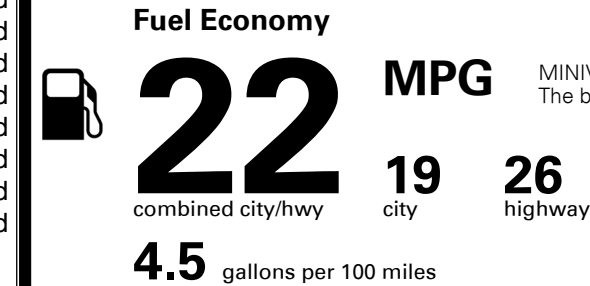

\$495.00
 \$225.00
 \$55.00

MSRP INCLUDING OPTIONS

\$ 47,475.00

INLAND FREIGHT AND HANDLING

\$ 1,395.00

TOTAL MANUFACTURER'S SUGGESTED RETAIL PRICE ▶

\$ 48,870.00

TOTAL ADDITIONAL WEIGHT: 11.9

EPA DOT Fuel Economy and Environment

Gasoline Vehicle

You spend
\$2,500
 more in fuel costs
 over 5 years
 compared to the
 average new vehicle.

Annual fuel cost
\$2,450

Actual results will vary for many reasons, including driving conditions and how you drive and maintain your vehicle. The average new vehicle gets 28 MPG and costs \$9,750 to fuel over 5 years. Cost estimates are based on 15,000 miles per year at \$ 3.60 per gallon. MPGe is miles per gasoline gallon equivalent. Vehicle emissions are a significant cause of climate change and smog.