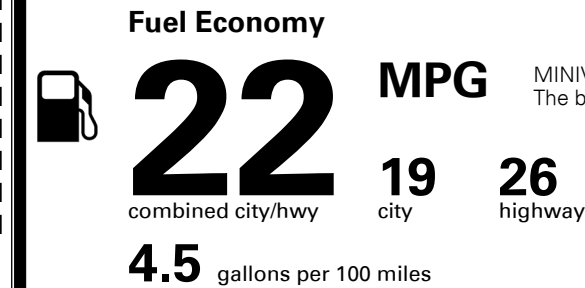

\$1,000.00
 Included
 \$200.00

MSRP INCLUDING OPTIONS

\$ 46,900.00

INLAND FREIGHT AND HANDLING

\$ 1,335.00

TOTAL MANUFACTURER'S SUGGESTED RETAIL PRICE ▶

\$ 48,235.00

TOTAL ADDITIONAL WEIGHT: 12.5

EPA DOT Fuel Economy and Environment

Gasoline Vehicle

MINIVANS range from 20 to 48 MPG. The best vehicle rates 132 MPGe.

You spend
\$2,000
 more in fuel costs
 over 5 years
 compared to the
 average new vehicle.