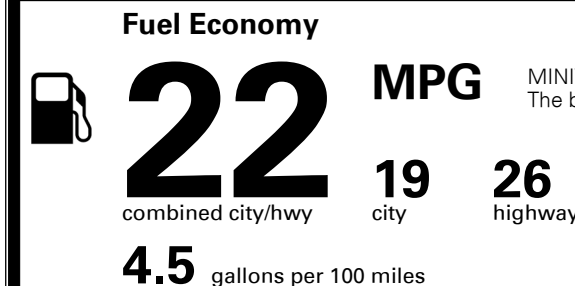

TOTAL ADDITIONAL WEIGHT: 12.6

EPA DOT Fuel Economy and Environment

Gasoline Vehicle

MINIVAN range from 20 to 48 MPG. The best vehicle rates 142 MPGe.

You spend
\$1,500
 more in fuel costs
 over 5 years
 compared to the
 average new vehicle.