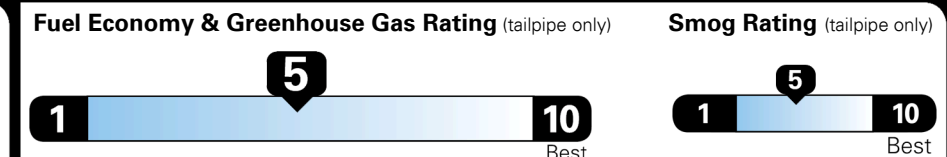

This vehicle emits 407 grams CO₂ per mile. The best emits 0 grams per mile (tailpipe only). Producing and distributing fuel also create emissions; learn more at fueleconomy.gov.

Actual results will vary for many reasons, including driving conditions and how you drive and maintain your vehicle. The average new vehicle gets 27 MPG and costs $6,500 to fuel over 5 years. Cost estimates are based on 15,000 miles per year at $ 2.35 per gallon. MPGe is miles per gasoline gallon equivalent. Vehicle emissions are a significant cause of climate change and smog.

fueleconomy.gov

Calculate personalized estimates and compare vehicles

GOVERNMENT 5-STAR SAFETY RATINGS

Overall Vehicle Score Not Rated

Based on the combined rating of frontal, side and rollover. Should ONLY be compared to other vehicles of similar size and weight.

Frontal Driver Not Rated

Crash Passenger Not Rated

Based on the risk of injury in a frontal impact. Should ONLY be compared to other vehicles of similar size and weight.

Side Front seat Not Rated

Crash Rear seat Not Rated

Star ratings based on the risk of injury in a side impact.

Rollover Not Rated

Star ratings based on the risk of rollover in a single-vehicle crash.

Star ratings range from 1 to 5 stars (★★★★★) with 5 being the highest.

Source: National Highway Traffic Safety Administration (NHTSA).

www.safercar.gov or 1-888-327-4236

Manufacturer's suggested retail price includes Manufacturer's recommended pre-delivery service. License and title fees, state and local taxes and other dealer installed options and accessories are not included in the manufacturer's suggested retail price.

PARTS CONTENT INFORMATION

FOR VEHICLES IN THIS CAR LINE U.S./CANADIAN
PARTS CONTENT: 0 %

MAJOR SOURCES OF FOREIGN PARTS:
KOREA: 95%

NOTE: PARTS CONTENT DOES NOT INCLUDE FINAL ASSEMBLY, DISTRIBUTION, OR OTHER NON-PARTS COSTS.

FOR THIS VEHICLE
FINAL ASSEMBLY POINT: SOHARI, KOREA

COUNTRY OF ORIGIN

ENGINE (MOTOR): **KOREA**

TRANSMISSION: **KOREA**