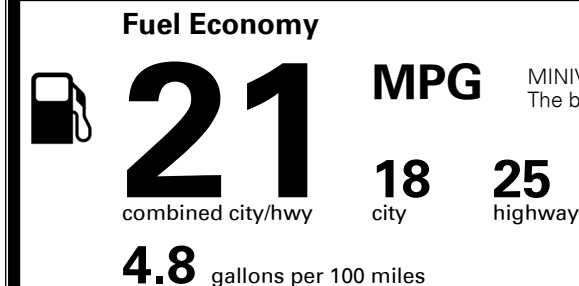

TOTAL MANUFACTURER'S SUGGESTED RETAIL PRICE ▶ \$ 49,285.00

TOTAL ADDITIONAL WEIGHT: 11.4

EPA DOT Fuel Economy and Environment

Gasoline Vehicle

You spend \$3,250 more in fuel costs over 5 years compared to the average new vehicle.