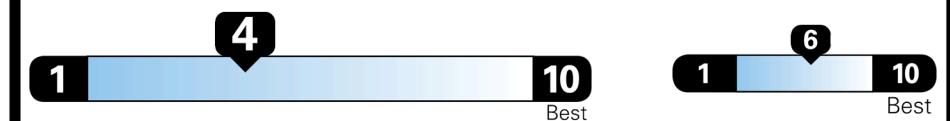

Fuel Economy & Greenhouse Gas Rating (tailpipe only) Smog Rating (tailpipe only)

This vehicle emits 428 grams CO₂ per mile. The best emits 0 grams per mile (tailpipe only). Producing and distributing fuel also create emissions; learn more at fueleconomy.gov.

Actual results will vary for many reasons, including driving conditions and how you drive and maintain your vehicle. The average new vehicle gets 29 MPG and costs $8,500 to fuel over 5 years. Cost estimates are based on 15,000 miles per year at $ 3.30 per gallon. MPGe is miles per gasoline gallon equivalent. Vehicle emissions are a significant cause of climate change and smog.

fueleconomy.gov

Calculate personalized estimates and compare vehicles

GOVERNMENT 5-STAR SAFETY RATINGS

Overall Vehicle Score	Not Rated
Based on the combined rating of frontal, side and rollover. Should ONLY be compared to other vehicles of similar size and weight.	
Frontal	Driver ★ ★ ★ ★ ★
Crash	Passenger ★ ★ ★ ★
Based on the risk of injury in a frontal impact. Should ONLY be compared to other vehicles of similar size and weight.	
Side	Front seat Not Rated
Crash	Rear seat Not Rated
Star ratings based on the risk of injury in a side impact.	
Rollover	★ ★ ★ ★
Star ratings based on the risk of rollover in a single-vehicle crash.	

Star ratings range from 1 to 5 stars (★★★★★) with 5 being the highest. Source: National Highway Traffic Safety Administration (NHTSA). www.safercar.gov or 1-888-327-4236

Manufacturer's suggested retail price includes Manufacturer's recommended pre-delivery service. License and title fees, state and local taxes and other dealer installed options and accessories are not included in the manufacturer's suggested retail price.

PARTS CONTENT INFORMATION

FOR VEHICLES IN THIS CAR LINE U.S./CANADIAN PARTS CONTENT: 2 %

MAJOR SOURCES OF FOREIGN PARTS: KOREA: 95%

NOTE: PARTS CONTENT DOES NOT INCLUDE FINAL ASSEMBLY, DISTRIBUTION, OR OTHER NON-PARTS COSTS.

FOR THIS VEHICLE FINAL ASSEMBLY POINT: GWANGMYEONG, KOREA

COUNTRY OF ORIGIN ENGINE (MOTOR): KOREA

TRANSMISSION: KOREA

*Additional terms and conditions apply.
**Kia Connect may be currently unavailable for some Model Year 2022 and newer vehicles sold or purchased in Massachusetts; please see owners.kia.com for more information.
NOTE: When you purchase this vehicle, Kia America, Inc. collects personal information you provide to the dealership. For information on our collection and use of personal information and your rights, please see our Privacy Policy on www.kia.com.