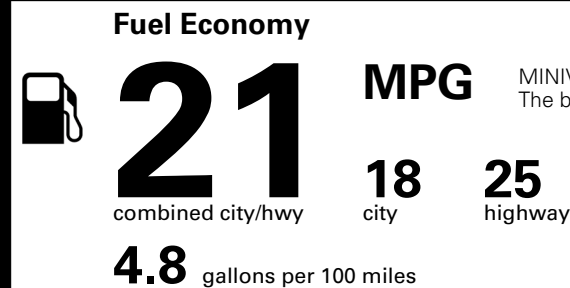

INLAND FREIGHT AND HANDLING \$ 1,545.00

TOTAL MANUFACTURER'S SUGGESTED RETAIL PRICE ▶ \$ 49,655.00

TOTAL ADDITIONAL WEIGHT: 1.5

EPA DOT Fuel Economy and Environment

Gasoline Vehicle

You spend \$3,250 more in fuel costs over 5 years compared to the average new vehicle.