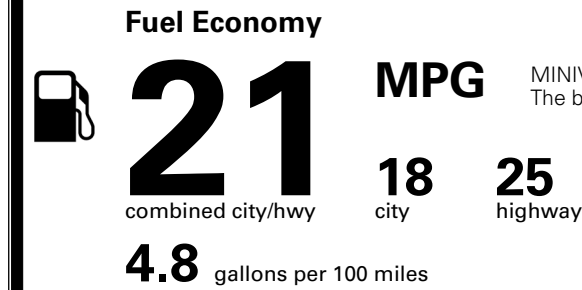

\$ 52,510.00

\$ 1,545.00

\$ 54,055.00

EPA DOT Fuel Economy and Environment

Gasoline Vehicle

You spend
\$3,250
 more in fuel costs
 over 5 years
 compared to the
 average new vehicle.

Annual fuel cost
\$2,350