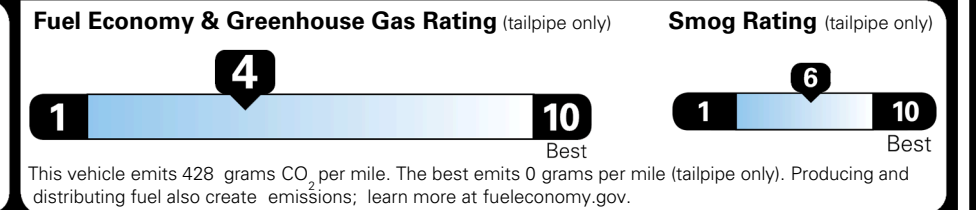

\$ 52,510.00

\$ 1,545.00

\$ 54,055.00

EPA DOT Fuel Economy and Environment

Gasoline Vehicle

You spend
\$3,250
 more in fuel costs
 over 5 years
 compared to the
 average new vehicle.

Annual fuel cost
\$2,350