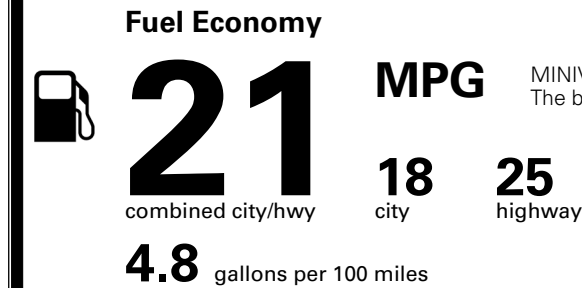

INLAND FREIGHT AND HANDLING \$ 1,545.00

TOTAL MANUFACTURER'S SUGGESTED RETAIL PRICE ▶ \$ 49,655.00

TOTAL ADDITIONAL WEIGHT: 1.5

EPA DOT Fuel Economy and Environment

Gasoline Vehicle

You spend \$3,250 more in fuel costs over 5 years compared to the average new vehicle.