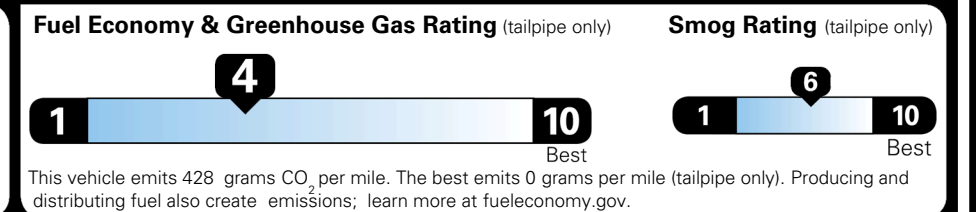

Gasoline Vehicle

You spend **$3,250** more in fuel costs over 5 years compared to the average new vehicle.

Annual fuel cost **$2,350**