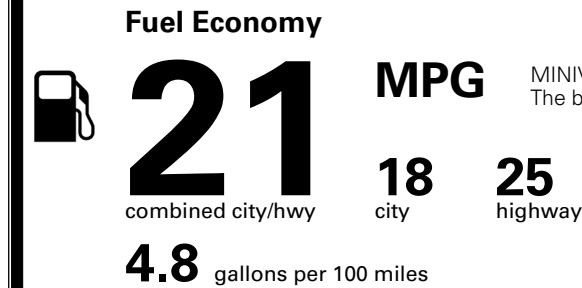

TOTAL ADDITIONAL WEIGHT: 1.5

\$ 51,490.00

Included
 Included
 Included
 Included
 Included
 Included
 Included
 Included
 Included

\$495.00
 \$45.00
 \$80.00

\$ 52,110.00

\$ 1,545.00

\$ 53,655.00

EPA DOT Fuel Economy and Environment