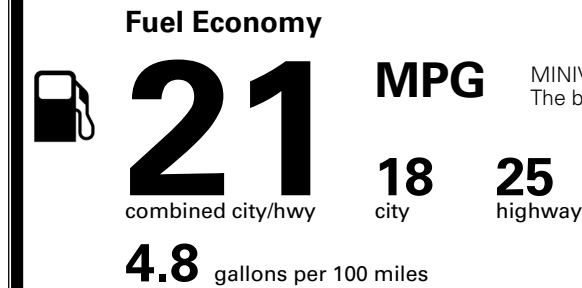

TOTAL MANUFACTURER'S SUGGESTED RETAIL PRICE ▶ \$ 53,655.00

TOTAL ADDITIONAL WEIGHT: 1.5

EPA DOT Fuel Economy and Environment

Gasoline Vehicle

You spend \$3,250 more in fuel costs over 5 years compared to the average new vehicle.