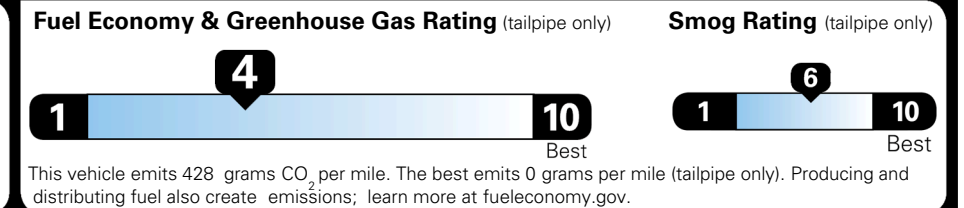

Gasoline Vehicle

You spend $3,250 more in fuel costs over 5 years compared to the average new vehicle.

Annual fuel cost $2,350